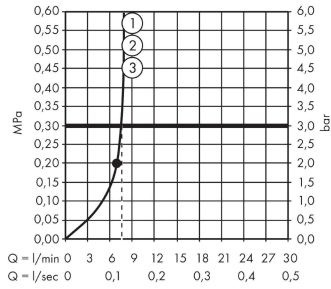

Rainmaker Select
Overhead shower 460 3jet EcoSmart 9 l/min with shower arm
 Finish: **White/Chrome** Article Number: **24017400**

Description

product features

- consists of: overhead shower, shower arm
- shower head size: 466 x 300 mm
- spray type: Rain, MonoRain, RainStream
- material spray disc: plexiglas
- spray disc surface: easy cleanable spray disc in glass optics
- shower arm length 461 mm
- maximum flow rate at 3 bar: 9 l/min
- flow rate Rain spray (at 3 bar): 9 l/min
- flow rate RainStream spray (at 3 bar): 9 l/min
- flow rate Mono spray (at 3 bar): 9 l/min
- minimum flow pressure: 3 bar
- spray disc removable for cleaning
- overhead shower removable for cleaning
- installation: wall-mounted - based on iBox
- connection dimension: DN15
- connection type: basic set
- not suitable for continuous flow water heaters

Technology

Certificates

Product image

Scale drawing

Rainmaker Select
Overhead shower 460 3jet EcoSmart 9 l/min with shower arm
 Finish: **White/Chrome** Article Number: **24017400**

Flowchart

Rainmaker Select
Overhead shower 460 3jet EcoSmart 9 l/min with shower arm
 Finish: **White/Chrome** Article Number: **24017400**

Installation examples

iBox universal

Basic set

Finish: Article Number: **01800180**

Description

product features

- suitable for all shower, bath tub and thermostat finish sets for concealed installation
- connection thread Rp 3/4
- connection dimension: DN20
- rotationally-symmetric installation
- sound-decoupled installation
- minimum mounting depth: 80 mm
- maximum mounting depth: 108 mm