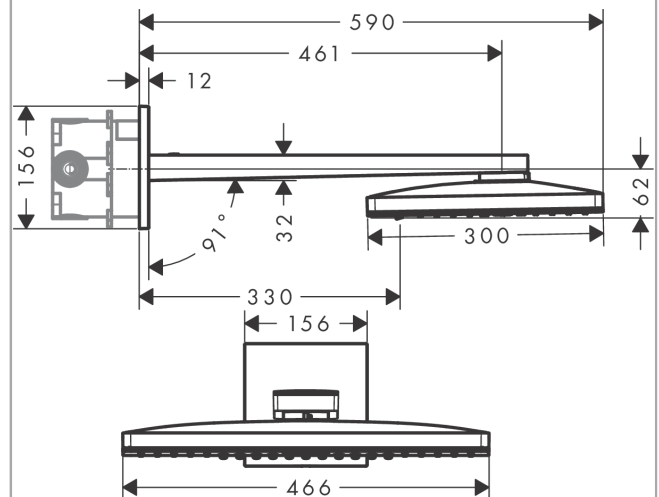

Rainmaker Select
Overhead shower 460 3jet EcoSmart 9 l/min with shower arm
 Finish: **White/Chrome** Article Number: **24017400**

Description

product features

- consists of: overhead shower, shower arm
- shower head size: 466 x 300 mm
- spray type: Rain, MonoRain, RainStream
- material spray disc: plexiglas
- spray disc surface: easy cleanable spray disc in glass optics
- shower arm length 461 mm
- maximum flow rate at 3 bar: 9 l/min
- flow rate Rain spray (at 3 bar): 9 l/min
- flow rate RainStream spray (at 3 bar): 9 l/min
- flow rate Mono spray (at 3 bar): 9 l/min
- minimum flow pressure: 3 bar
- spray disc removable for cleaning
- overhead shower removable for cleaning
- installation: wall-mounted - based on iBox
- connection dimension: DN15
- connection type: basic set
- not suitable for continuous flow water heaters

Technology

Certificates

Product image

Scale drawing

Rainmaker Select
Overhead shower 460 3jet EcoSmart 9 l/min with shower arm
 Finish: **White/Chrome** Article Number: **24017400**

Flowchart

Rainmaker Select
Overhead shower 460 3jet EcoSmart 9 l/min with shower arm
 Finish: **White/Chrome** Article Number: **24017400**

Installation examples

iBox universal

Basic set

Finish: Article Number: **01800180**

Description

product features

- suitable for all shower, bath tub and thermostat finish sets for concealed installation
- connection thread Rp 3/4
- connection dimension: DN20
- rotationally-symmetric installation
- sound-decoupled installation
- minimum mounting depth: 80 mm
- maximum mounting depth: 108 mm