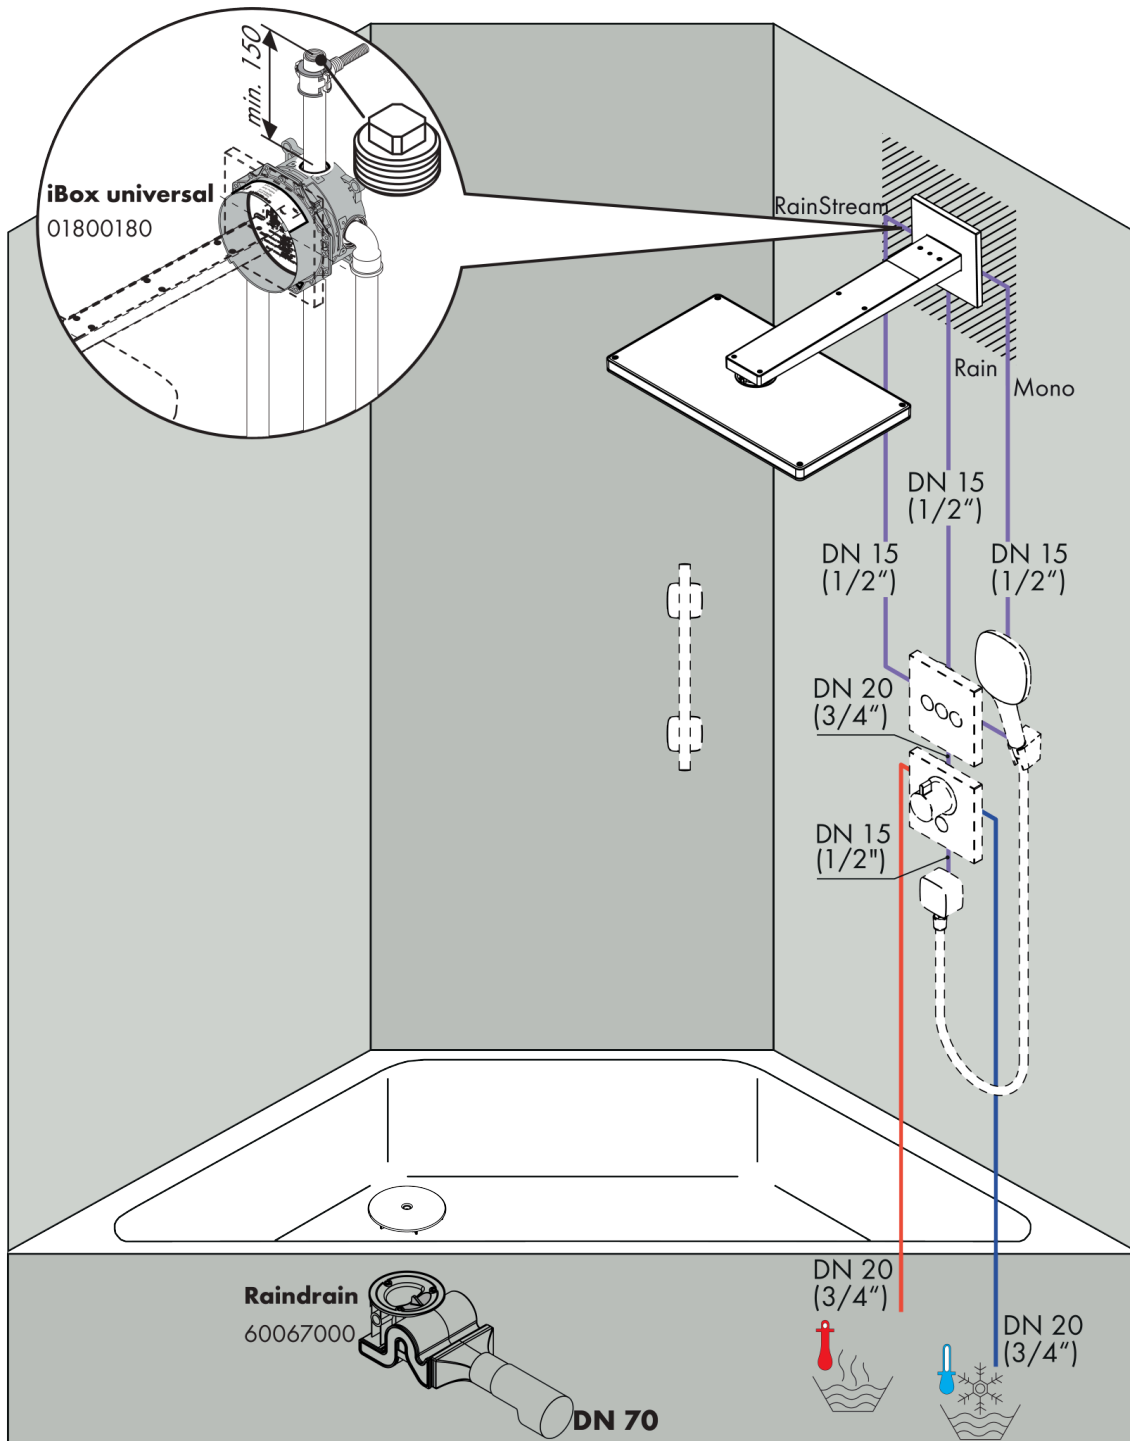

Rainmaker Select
Overhead shower 460 3jet EcoSmart 9 l/min with shower arm
 Finish: **White/Chrome** Article Number: **24017400**

Description

product features

- consists of: overhead shower, shower arm
- shower head size: 466 x 300 mm
- spray type: Rain, MonoRain, RainStream
- material spray disc: plexiglas
- spray disc surface: easy cleanable spray disc in glass optics
- shower arm length 461 mm
- maximum flow rate at 3 bar: 9 l/min
- flow rate Rain spray (at 3 bar): 9 l/min
- flow rate RainStream spray (at 3 bar): 9 l/min
- flow rate Mono spray (at 3 bar): 9 l/min
- minimum flow pressure: 3 bar
- spray disc removable for cleaning
- overhead shower removable for cleaning
- installation: wall-mounted - based on iBox
- connection dimension: DN15
- connection type: basic set
- not suitable for continuous flow water heaters

Technology

Certificates

Product image

Scale drawing

Rainmaker Select
Overhead shower 460 3jet EcoSmart 9 l/min with shower arm
 Finish: **White/Chrome** Article Number: **24017400**

Flowchart

Rainmaker Select
Overhead shower 460 3jet EcoSmart 9 l/min with shower arm
 Finish: **White/Chrome** Article Number: **24017400**

Installation examples

iBox universal

Basic set

Finish: Article Number: **01800180**

Description

product features

- suitable for all shower, bath tub and thermostat finish sets for concealed installation
- connection thread Rp 3/4
- connection dimension: DN20
- rotationally-symmetric installation
- sound-decoupled installation
- minimum mounting depth: 80 mm
- maximum mounting depth: 108 mm