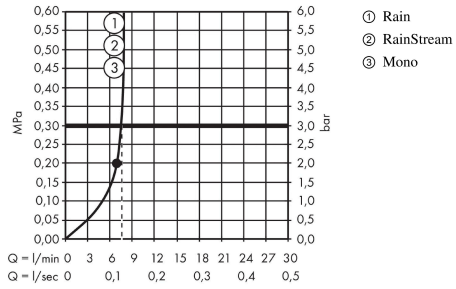

Rainmaker Select

Overhead shower 460 3jet EcoSmart 9 l/min with ceiling connector

Finish: **White/Chrome** Article Number: **24016400**

Description

product features

- consists of: overhead shower, ceiling connector
- shower head size: 460 x 300 mm
- spray type: Rain, MonoRain, RainStream
- material spray disc: plexiglas
- spray disc surface: easy cleanable spray disc in glass optics
- brass ceiling connector
- ceiling connection length: 100 mm
- maximum flow rate at 3 bar: 9 l/min
- flow rate Rain spray (at 3 bar): 9 l/min
- flow rate RainStream spray (at 3 bar): 9 l/min
- flow rate Mono spray (at 3 bar): 9 l/min
- minimum flow pressure: 2 bar
- spray disc removable for cleaning
- overhead shower removable for cleaning
- installation: ceiling
- connection dimension: DN15
- connection type: basic set
- not suitable for continuous flow water heaters

Technology

Certificates

Product image

Scale drawing

Rainmaker Select
Overhead shower 460 3jet EcoSmart 9 l/min with ceiling connector
 Finish: **White/Chrome** Article Number: **24016400**

Flowchart

The consumption was measured in combination with the appropriate fittings (thermostat/mixer/in-wall valve) to reflect actual application in practice.