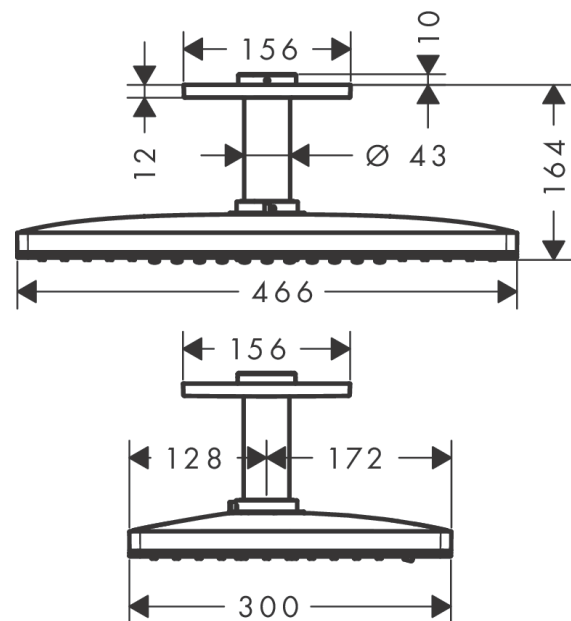

Rainmaker Select

Overhead shower 460 3jet EcoSmart 9 l/min with ceiling connector

Finish: **White/Chrome** Article Number: **24016400**

Description

product features

- consists of: overhead shower, ceiling connector
- shower head size: 460 x 300 mm
- spray type: Rain, MonoRain, RainStream
- material spray disc: plexiglas
- spray disc surface: easy cleanable spray disc in glass optics
- brass ceiling connector
- ceiling connection length: 100 mm
- maximum flow rate at 3 bar: 9 l/min
- flow rate Rain spray (at 3 bar): 9 l/min
- flow rate RainStream spray (at 3 bar): 9 l/min
- flow rate Mono spray (at 3 bar): 9 l/min
- minimum flow pressure: 2 bar
- spray disc removable for cleaning
- overhead shower removable for cleaning
- installation: ceiling
- connection dimension: DN15
- connection type: basic set
- not suitable for continuous flow water heaters

Technology

Certificates

Product image

Scale drawing

Rainmaker Select
Overhead shower 460 3jet EcoSmart 9 l/min with ceiling connector
 Finish: **White/Chrome** Article Number: **24016400**

Flowchart

The consumption was measured in combination with the appropriate fittings (thermostat/mixer/in-wall valve) to reflect actual application in practice.

Rainmaker Select
Basic set for overhead shower with ceiling connector

Finish: Article Number: **24010180**

Description

product features

- includes polystyrene sheathing as a placeholder during installation