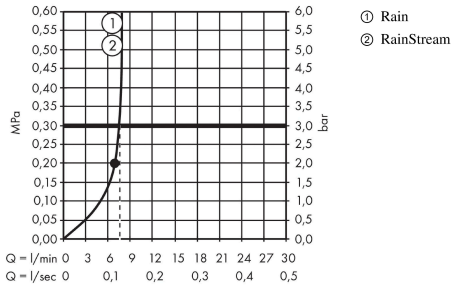

Rainmaker Select
Overhead shower 460 2jet EcoSmart with ceiling connector
Finish: **White/Chrome** Article Number: **24014400**

Flowchart

The consumption was measured in combination with the appropriate fittings (thermostat/mixer/in-wall valve) to reflect actual application in practice.