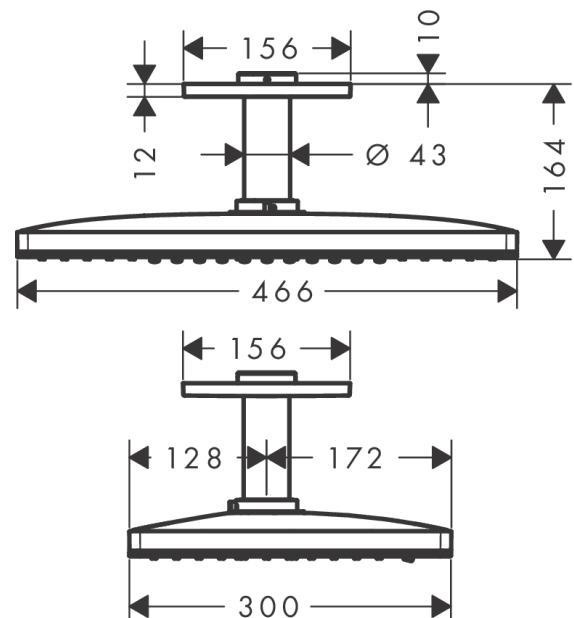

Rainmaker Select
Overhead shower 460 2jet EcoSmart with ceiling connector
 Finish: **White/Chrome** Article Number: **24014400**

Description

product features

- consists of: overhead shower, ceiling connector
- shower head size: 460 x 300 mm
- spray type: Rain, RainStream
- material spray disc: plexiglas
- spray disc surface: easy cleanable spray disc in glass optics
- brass ceiling connector
- ceiling connection length: 100 mm
- maximum flow rate at 3 bar: 7,5 l/min
- flow rate Rain spray (at 3 bar): 7,5 l/min
- flow rate RainStream spray (at 3 bar): 7,5 l/min
- minimum flow pressure: 2 bar
- spray disc removable for cleaning
- overhead shower removable for cleaning
- installation: ceiling
- connection dimension: DN15
- connection type: basic set
- not suitable for continuous flow water heaters
- EU taxonomy: max. 8 l/min - Do No Significant Harm (DNSH)
- LEED: baseline - max. 9,5 l/min
- pressure: high
- BREEAM: level 3 - max. 8,4 l/min

Technology

Certificates / Sustainability

Product image

Scale drawing

Rainmaker Select
Overhead shower 460 2jet EcoSmart with ceiling connector
 Finish: **White/Chrome** Article Number: **24014400**

Flowchart

Finish: Article Number: **24010180**

Description

product features

- includes polystyrene sheathing as a placeholder during installation

Certificates / Sustainability

Product image

Scale drawing