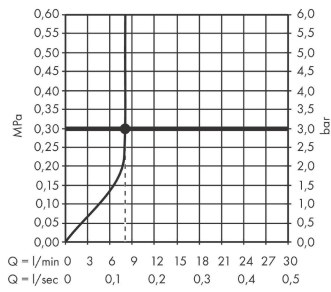

Rainmaker Select
Overhead shower 460 1jet EcoSmart 9 l/min with shower arm
 Finish: **White/Chrome** Article Number: **24013400**

Description

product features

- consists of: overhead shower, shower arm
- shower head size: 460 x 270 mm
- spray type: Rain
- material spray disc: plexiglas
- spray disc surface: easy cleanable spray disc in glass optics
- shower arm length 462 mm
- maximum flow rate at 3 bar: 9 l/min
- flow rate Rain spray (at 3 bar): 9 l/min
- minimum flow pressure: 3 bar
- spray disc removable for cleaning
- overhead shower removable for cleaning
- installation: wall
- connection thread G 1/2
- connection dimension: DN15
- not suitable for continuous flow water heaters

Technology

Certificates

Product image

Scale drawing

Rainmaker Select
Overhead shower 460 1jet EcoSmart 9 l/min with shower arm
 Finish: **White/Chrome** Article Number: **24013400**

Flowchart

The consumption was measured in combination with the appropriate fittings (thermostat/mixer/in-wall valve) to reflect actual application in practice.