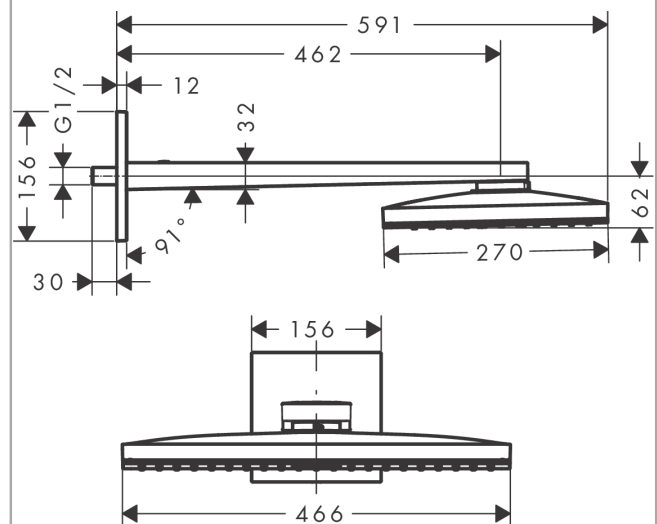

Rainmaker Select
Overhead shower 460 1jet EcoSmart 9 l/min with shower arm
 Finish: **White/Chrome** Article Number: **24013400**

Description

product features

- consists of: overhead shower, shower arm
- shower head size: 460 x 270 mm
- spray type: Rain
- material spray disc: plexiglas
- spray disc surface: easy cleanable spray disc in glass optics
- shower arm length 462 mm
- maximum flow rate at 3 bar: 9 l/min
- flow rate Rain spray (at 3 bar): 9 l/min
- minimum flow pressure: 3 bar
- spray disc removable for cleaning
- overhead shower removable for cleaning
- installation: wall
- connection thread G 1/2
- connection dimension: DN15
- not suitable for continuous flow water heaters

Technology

Certificates

Product image

Scale drawing

Rainmaker Select
Overhead shower 460 1jet EcoSmart 9 l/min with shower arm
 Finish: **White/Chrome** Article Number: **24013400**

Flowchart

The consumption was measured in combination with the appropriate fittings (thermostat/mixer/in-wall valve) to reflect actual application in practice.