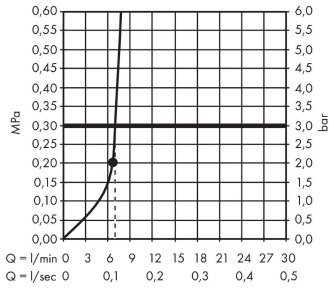

Rainmaker Select
Overhead shower 460 1jet EcoSmart 9 l/min with ceiling connector
 Finish: **White/Chrome** Article Number: **24012400**

Description

product features

- consists of: overhead shower, ceiling connector
- shower head size: 466 x 270 mm
- spray type: Rain
- material spray disc: plexiglas
- spray disc surface: easy cleanable spray disc in glass optics
- brass ceiling connector
- ceiling connection length: 100 mm
- maximum flow rate at 3 bar: 9 l/min
- flow rate Rain spray (at 3 bar): 9 l/min
- minimum flow pressure: 2 bar
- spray disc removable for cleaning
- overhead shower removable for cleaning
- installation: ceiling
- connection thread G ½
- connection dimension: DN15
- connection type: basic set
- not suitable for continuous flow water heaters

Technology

Certificates

Product image

Scale drawing

Rainmaker Select
Overhead shower 460 1jet EcoSmart 9 l/min with ceiling connector
 Finish: **White/Chrome** Article Number: **24012400**

Flowchart

The consumption was measured in combination with the appropriate fittings (thermostat/mixer/in-wall valve) to reflect actual application in practice.