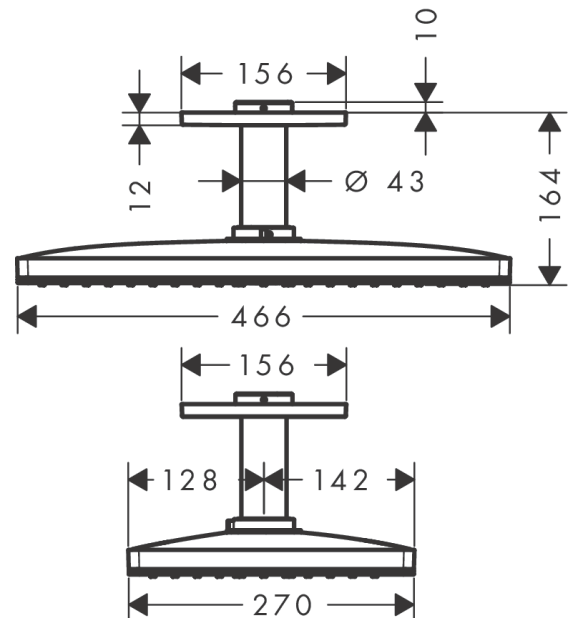

Rainmaker Select
Overhead shower 460 1jet EcoSmart 9 l/min with ceiling connector
 Finish: **White/Chrome** Article Number: **24012400**

Description

product features

- consists of: overhead shower, ceiling connector
- shower head size: 466 x 270 mm
- spray type: Rain
- material spray disc: plexiglas
- spray disc surface: easy cleanable spray disc in glass optics
- brass ceiling connector
- ceiling connection length: 100 mm
- maximum flow rate at 3 bar: 9 l/min
- flow rate Rain spray (at 3 bar): 9 l/min
- minimum flow pressure: 2 bar
- spray disc removable for cleaning
- overhead shower removable for cleaning
- installation: ceiling
- connection thread G ½
- connection dimension: DN15
- connection type: basic set
- not suitable for continuous flow water heaters

Technology

Certificates

Product image

Scale drawing

Rainmaker Select
Overhead shower 460 1jet EcoSmart 9 l/min with ceiling connector
 Finish: **White/Chrome** Article Number: **24012400**

Flowchart

The consumption was measured in combination with the appropriate fittings (thermostat/mixer/in-wall valve) to reflect actual application in practice.

Rainmaker Select
Basic set for overhead shower with ceiling connector
 Finish: Article Number: **24010180**

Description

product features

- includes polystyrene sheathing as a placeholder during installation