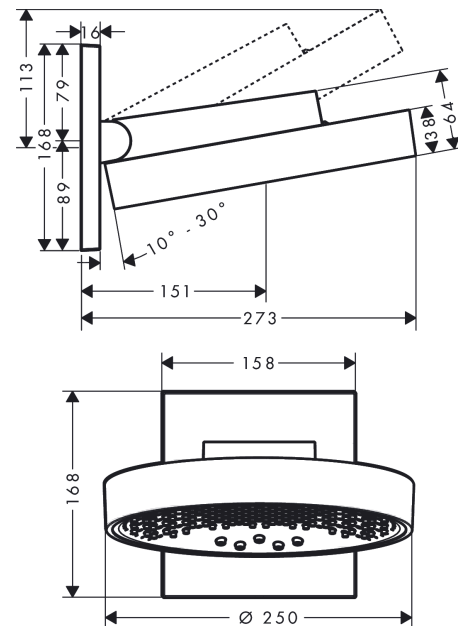

Rainfinity
Overhead shower 250 3jet with wall connector
 Finish: **Matt White** Article Number: **26233707**

Description

product features

- consists of: overhead shower, wall connector
- shower head size: 250 mm
- spray type: RainStream, PowderRain, Intense PowderRain
- Select button on thermostat
- projection 273 mm
- middle spray disc: 151 mm
- frame: metal
- material spray disc: aluminium
- spray disc surface: graphite
- shower arm vertically inclinable by 10-30°
- maximum flow rate at 3 bar: 9 l/min
- flow rate PowderRain spray (at 3 bar): 9 l/min
- flow rate Intense PowderRain (at 3 bar): 9 l/min
- flow rate RainStream spray (at 3 bar): 9 l/min
- the 3 spray zones must be controlled via 3 valves or a diverter valve with 3 outlets
- overhead shower removable for cleaning
- installation: wall-mounted - based on iBox
- connection dimension: DN15
- not suitable for continuous flow water heaters

Technology

Design awards

reddot award 2019
best of the best

Certificates

Product image

Scale drawing

Rainfinity
Overhead shower 250 3jet with wall connector
 Finish: **Matt White** Article Number: **26233707**

Flowchart

The consumption was measured in combination with the appropriate fittings (thermostat/mixer/in-wall valve) to reflect actual application in practice.

Rainfinity
Overhead shower 250 3jet with wall connector
 Finish: **Matt White** Article Number: **26233707**

Installation examples

iBox universal

Basic set

Finish: Article Number: **01800180**

Description

product features

- suitable for all shower, bath tub and thermostat finish sets for concealed installation
- connection thread Rp 3/4
- connection dimension: DN20
- rotationally-symmetric installation
- sound-decoupled installation
- minimum mounting depth: 80 mm
- maximum mounting depth: 108 mm