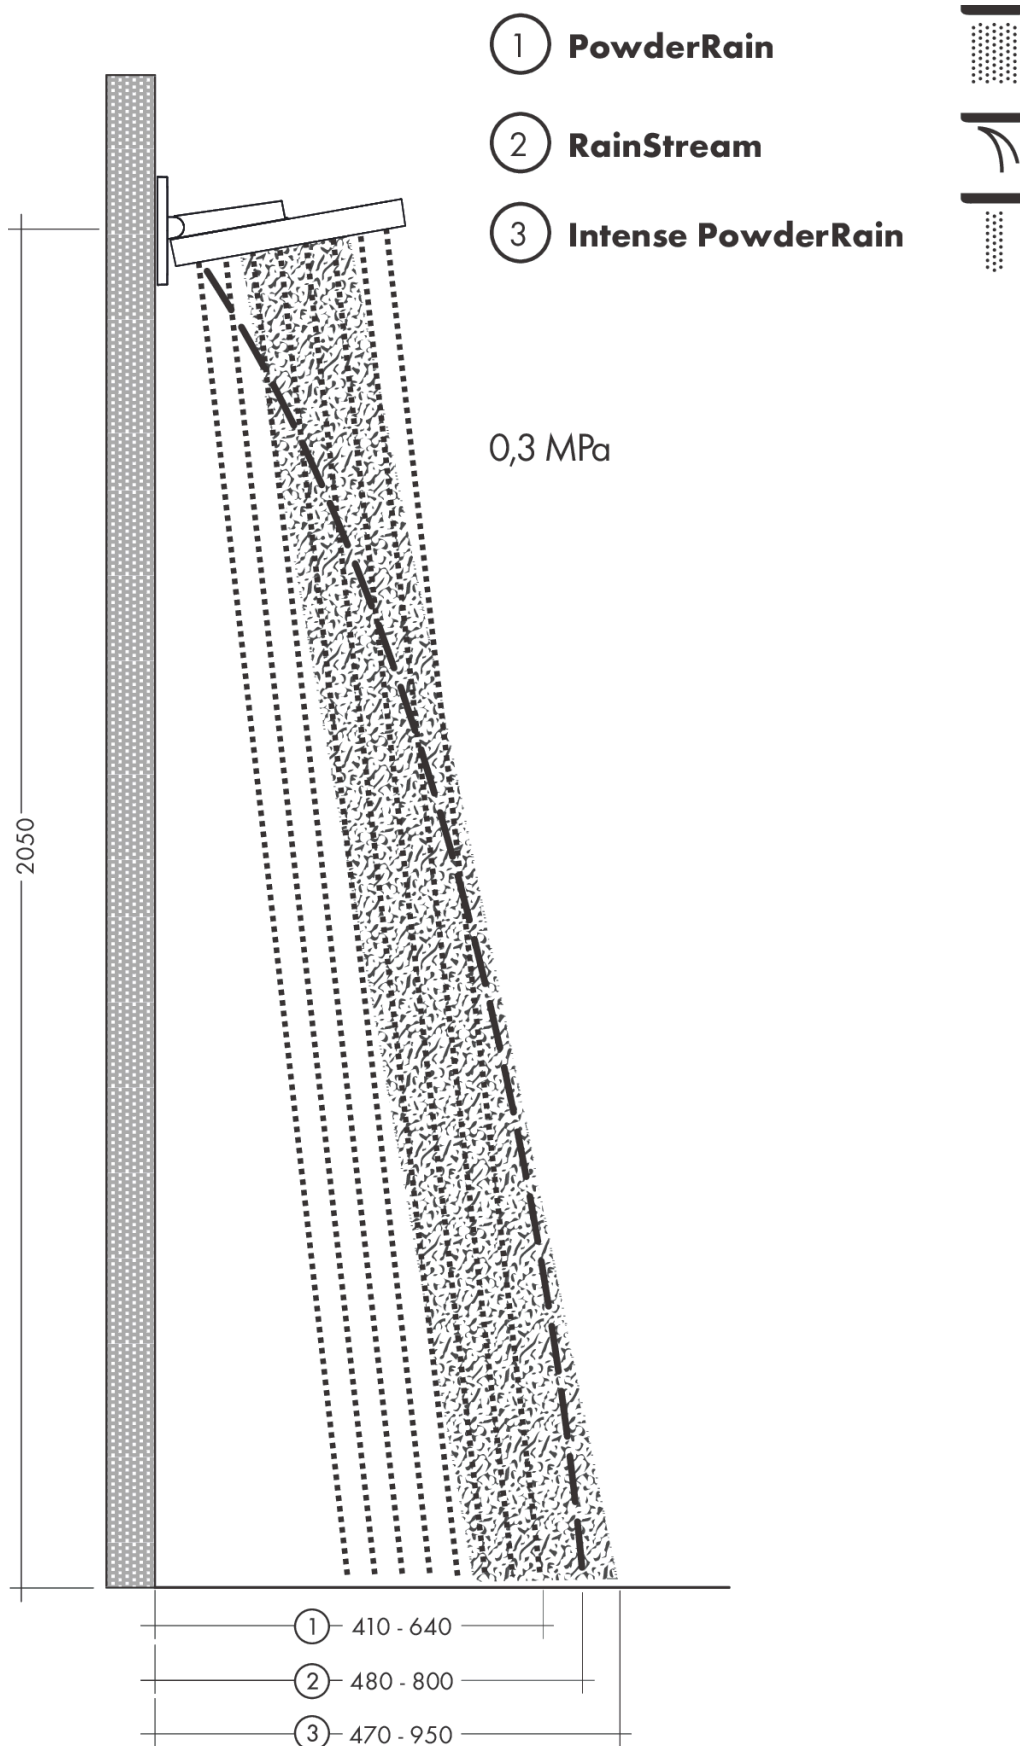

Rainfinity
Overhead shower 250 3jet with wall connector
 Finish: **Matt White** Article Number: **26233707**

Description

product features

- consists of: overhead shower, wall connector
- shower head size: 250 mm
- spray type: RainStream, PowderRain, Intense PowderRain
- Select button on thermostat
- projection 273 mm
- middle spray disc: 151 mm
- frame: metal
- material spray disc: aluminium
- spray disc surface: graphite
- shower arm vertically inclinable by 10-30°
- maximum flow rate at 3 bar: 9 l/min
- flow rate PowderRain spray (at 3 bar): 9 l/min
- flow rate Intense PowderRain (at 3 bar): 9 l/min
- flow rate RainStream spray (at 3 bar): 9 l/min
- the 3 spray zones must be controlled via 3 valves or a diverter valve with 3 outlets
- overhead shower removable for cleaning
- installation: wall-mounted - based on iBox
- connection dimension: DN15
- not suitable for continuous flow water heaters

Technology

Design awards

reddot award 2019
best of the best

Certificates

Product image

Scale drawing

Rainfinity
Overhead shower 250 3jet with wall connector
 Finish: **Matt White** Article Number: **26233707**

Flowchart

The consumption was measured in combination with the appropriate fittings (thermostat/mixer/in-wall valve) to reflect actual application in practice.

Rainfinity
Overhead shower 250 3jet with wall connector
 Finish: **Matt White** Article Number: **26233707**

Installation examples

iBox universal

Basic set

Finish: Article Number: **01800180**

Description

product features

- suitable for all shower, bath tub and thermostat finish sets for concealed installation
- connection thread Rp 3/4
- connection dimension: DN20
- rotationally-symmetric installation
- sound-decoupled installation
- minimum mounting depth: 80 mm
- maximum mounting depth: 108 mm