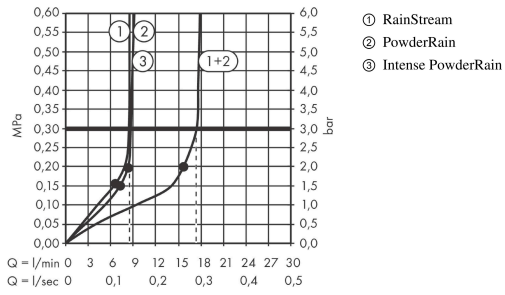

Rainfinity
Overhead shower 250 3jet with wall connector
Finish: **Matt White** Article Number: **26233707**

Flowchart

The consumption was measured in combination with the appropriate fittings (thermostat/mixer/in-wall valve) to reflect actual application in practice.