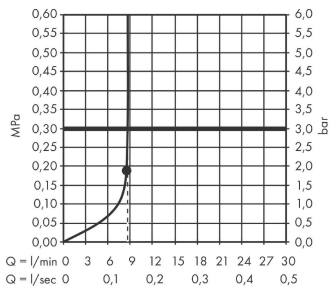

Rainfinity

Overhead shower 250 1jet

Finish: **Matt White** Article Number: **26229707**

Description

product features

- shower head size: 250 mm
- spray type: PowderRain
- ball-joint: overhead shower angle (2 x 5°) adjustable
- frame: metal
- material spray disc: aluminium
- spray disc surface: graphite
- maximum flow rate at 3 bar: 9 l/min
- function from: 8,5 l/min
- overhead shower removable for cleaning
- installation: ceiling or wall, Tool-free assembly and disassembly
- connection thread G ½
- connection dimension: DN15
- not suitable for continuous flow water heaters

Technology

Design awards

reddot award 2019
best of the best

Certificates

Product image

Scale drawing

Rainfinity

Overhead shower 250 1jet

Finish: **Matt White** Article Number: **26229707**

Flowchart

The consumption was measured in combination with the appropriate fittings (thermostat/mixer/in-wall valve) to reflect actual application in practice.