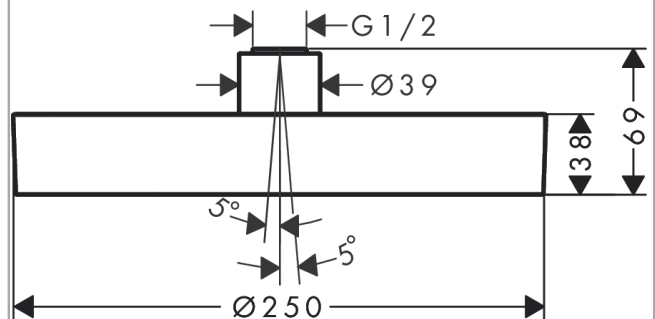

Rainfinity

Overhead shower 250 1jet

Finish: **Matt White** Article Number: **26229707**

Description

product features

- shower head size: 250 mm
- spray type: PowderRain
- ball-joint: overhead shower angle (2 x 5°) adjustable
- frame: metal
- material spray disc: aluminium
- spray disc surface: graphite
- maximum flow rate at 3 bar: 9 l/min
- function from: 8,5 l/min
- overhead shower removable for cleaning
- installation: ceiling or wall, Tool-free assembly and disassembly
- connection thread G ½
- connection dimension: DN15
- not suitable for continuous flow water heaters

Technology

Design awards

reddot award 2019
best of the best

Certificates

Product image

Scale drawing

Rainfinity

Overhead shower 250 1jet

Finish: **Matt White** Article Number: **26229707**

Flowchart

The consumption was measured in combination with the appropriate fittings (thermostat/mixer/in-wall valve) to reflect actual application in practice.