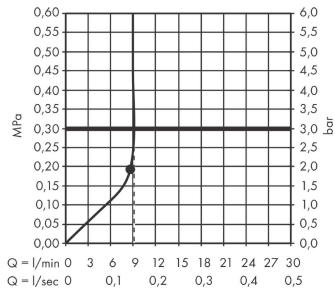

Rainfinity
Overhead shower 250 1jet with wall connector
 Finish: **Matt White** Article Number: **26227707**

Description

product features

- consists of: overhead shower, wall connector
- shower head size: 250 mm
- spray type: PowderRain
- projection 273 mm
- middle spray disc: 151 mm
- frame: metal
- material spray disc: aluminium
- spray disc surface: graphite
- shower arm vertically inclinable by 10-30°
- maximum flow rate at 3 bar: 9,4 l/min
- function from: 8,5 l/min
- overhead shower removable for cleaning
- installation: wall
- connection thread G ½
- connection dimension: DN15
- not suitable for continuous flow water heaters

Technology

Design awards

reddot award 2019
best of the best

Certificates

Product image

Scale drawing

Rainfinity
Overhead shower 250 1jet with wall connector
 Finish: **Matt White** Article Number: **26227707**

Flowchart

The consumption was measured in combination with the appropriate fittings (thermostat/mixer/in-wall valve) to reflect actual application in practice.

Rainfinity
Overhead shower 250 1jet with wall connector
 Finish: **Matt White** Article Number: **26227707**