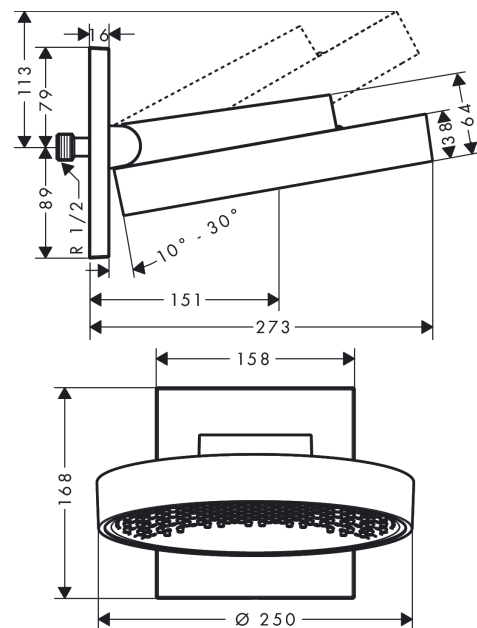

Rainfinity
Overhead shower 250 1jet with wall connector
 Finish: **Matt White** Article Number: **26227707**

Description

product features

- consists of: overhead shower, wall connector
- shower head size: 250 mm
- spray type: PowderRain
- projection 273 mm
- middle spray disc: 151 mm
- frame: metal
- material spray disc: aluminium
- spray disc surface: graphite
- shower arm vertically inclinable by 10-30°
- maximum flow rate at 3 bar: 9,4 l/min
- function from: 8,5 l/min
- overhead shower removable for cleaning
- installation: wall
- connection thread G ½
- connection dimension: DN15
- not suitable for continuous flow water heaters

Technology

Design awards

reddot award 2019
best of the best

Certificates

Product image

Scale drawing

Rainfinity
Overhead shower 250 1jet with wall connector
 Finish: **Matt White** Article Number: **26227707**

Flowchart

The consumption was measured in combination with the appropriate fittings (thermostat/mixer/in-wall valve) to reflect actual application in practice.

Rainfinity
Overhead shower 250 1jet with wall connector
 Finish: **Matt White** Article Number: **26227707**