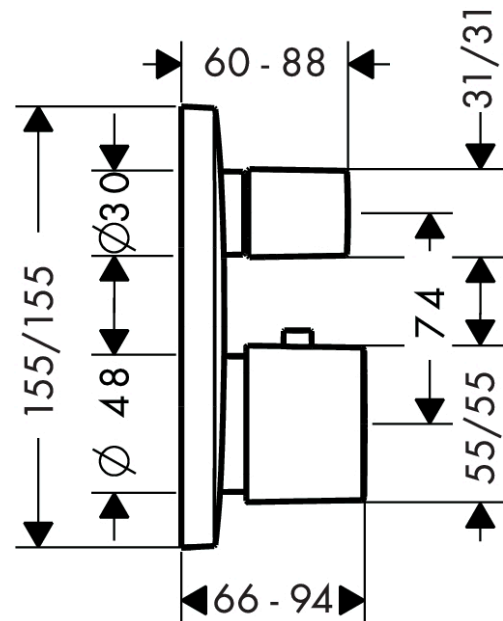

PuraVida

Thermostat for concealed installation with shut-off valve

Surfaces: **White/Chrome** Article Number: **15775403**

Description

product features

- 1 function
- safety lock at 38° C
- connection type: basic set
- scope of supply: handles, sleeve, escutcheon, mixing unit, shut-off valve

Certificates

Product image

Scale drawing

Flowchart