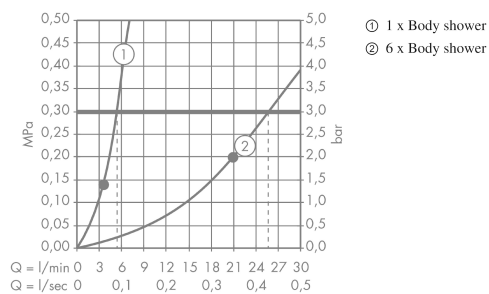

Bodyvette

Body shower 1jet

Finish: **Chrome** Article Number: **28466000**

Description

product features

- shower head size: 60 mm
- spray type: normal spray
- spray disc surface: grey
- side shower angle adjustable
- rosette: circular
- maximum flow rate at 3 bar: 5 l/min
- flow rate normal spray (at 3 bar): 5 l/min
- minimum flow pressure: 1 bar
- connection thread: G 1/2
- suitable for continuous flow water heaters
- connection dimension: DN15
- material: metal

Technology

Product image

Scale drawing

Flowchart

The consumption was measured in combination with the appropriate fittings (thermostat/mixer/ in-wall valve) to reflect actual application in practice.