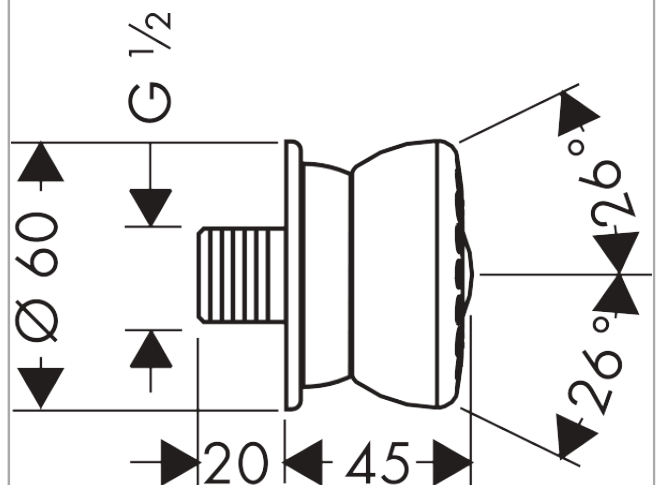

Bodyvette

Body shower 1jet

Finish: **Chrome** Article Number: **28466000**

Description

product features

- shower head size: 60 mm
- spray type: normal spray
- spray disc surface: grey
- side shower angle adjustable
- rosette: circular
- maximum flow rate at 3 bar: 5 l/min
- flow rate normal spray (at 3 bar): 5 l/min
- minimum flow pressure: 1 bar
- connection thread: G 1/2
- suitable for continuous flow water heaters
- connection dimension: DN15
- material: metal

Technology

Product image

Scale drawing

Flowchart

The consumption was measured in combination with the appropriate fittings (thermostat/mixer/ in-wall valve) to reflect actual application in practice.