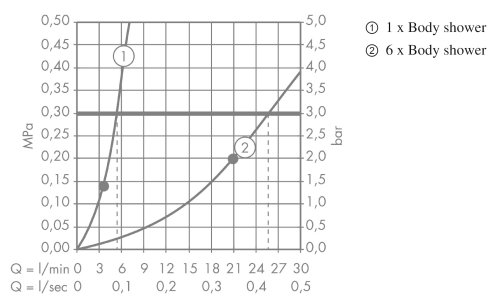

Bodyvette

Body shower 1jet stop

Finish: **Chrome** Article Number: **28467000**

Description

product features

- shower head size: 60 mm
- spray type: normal spray
- spray disc surface: grey
- side shower angle adjustable
- rosette: circular
- flow rate normal spray (at 3 bar): 6 l/min
- minimum flow pressure: 1 bar
- connection thread: G 1/2
- suitable for continuous flow water heaters
- connection dimension: DN15
- material: metal

Technology

Certificates

Product image

Scale drawing

Flowchart

The consumption was measured in combination with the appropriate fittings (thermostat/mixer/ in-wall valve) to reflect actual application in practice.