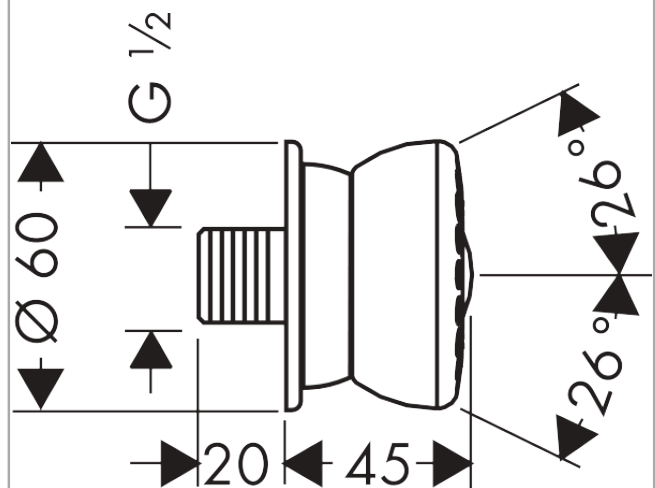

Bodyvette

Body shower 1jet stop

Finish: **Chrome** Article Number: **28467000**

Description

product features

- shower head size: 60 mm
- spray type: normal spray
- spray disc surface: grey
- side shower angle adjustable
- rosette: circular
- flow rate normal spray (at 3 bar): 6 l/min
- minimum flow pressure: 1 bar
- connection thread: G 1/2
- suitable for continuous flow water heaters
- connection dimension: DN15
- material: metal

Technology

Certificates

Product image

Scale drawing

Flowchart

The consumption was measured in combination with the appropriate fittings (thermostat/mixer/ in-wall valve) to reflect actual application in practice.