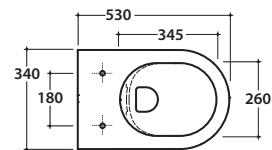

MODE FLOOR MOUNTED WC MULTI ME001BI

CE EN 997:2015

GLOBO