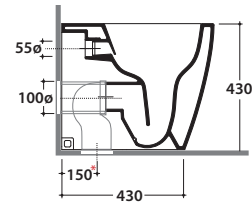

MODE FLOOR MOUNTED WC MULTI ME001BI

CE EN 997:2015

GLOBO