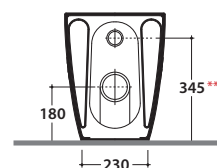

MODE FLOOR MOUNTED WC MULTI ME001BI

CE EN 997:2015

GLOBO