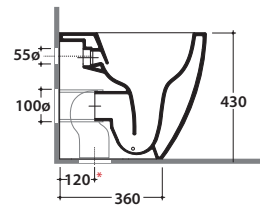

GENESIS VASOMULTI® NO RIM

GN002BI

CE EN 997:2015

GLOBO

Ceramic antibacterial effect
BATAFORM®

Glazed product with
CERASLIDE®

SENZABRIDA®

Drain 4/2,6 lt

Bagno di Colore

Cod. **GN002BI**

Floor mounted Wc No-rim 50.36 h43 cm. with adjustable water inlet/outlet MULTI. Drain 4 / 2,6 Lt. Back to wall installation. FISSAGGIOGHOST® Fixing kit included. Weight 24 Kg

Seat-cover with hinge system
to quick release

Cod. **GN022BI**

Duroplast seat-cover with soft-closing system. Weight 3 Kg