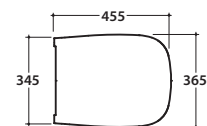

GENESIS VASOMULTI® NO RIM

GN002BI

CE EN 997:2015

GLOBO

Ceramic antibacterial effect
BATAFORM®

Glazed product with
CERASLIDE®

SENZABRIDA®

Drain 4/2,6 lt

Bagno di Colore

Cod. **GN002BI**

Floor mounted Wc No-rim 50.36 h43 cm. with adjustable water inlet/outlet MULTI. Drain 4 / 2,6 Lt. Back to wall installation. FISSAGGIOGHOST® Fixing kit included. Weight 24 Kg

Seat-cover with hinge system
to quick release

Cod. **GN022BI**

Duroplast seat-cover with soft-closing system. Weight 3 Kg