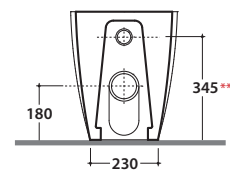

GENESIS VASOMULTI® NO RIM

GN002BI

CE EN 997:2015

GLOBO

Ceramic antibacterial effect
BATAFORM®

Glazed product with
CERASLIDE®

SENZABRIDA®

Drain 4/2,6 lt

Bagno di Colore

Cod. **GN002BI**

Floor mounted Wc No-rim 50.36 h43 cm. with adjustable water inlet/outlet MULTI. Drain 4 / 2,6 Lt. Back to wall installation. FISSAGGIOGHOST® Fixing kit included. Weight 24 Kg

Seat-cover with hinge system
to quick release

Cod. **GN022BI**

Duroplast seat-cover with soft-closing system. Weight 3 Kg