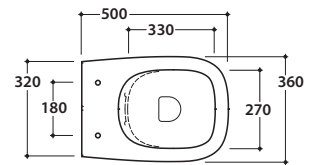

GENESIS VASOMULTI® NO RIM

GN002BI

CE EN 997:2015

GLOBO

Ceramic antibacterial effect
BATAFORM®

Glazed product with
CERASLIDE®

SENZABRIDA®

Drain 4/2,6 lt

Bagno di Colore

Cod. **GN002BI**

Floor mounted Wc No-rim 50.36 h43 cm. with adjustable water inlet/outlet MULTI. Drain 4 / 2,6 Lt. Back to wall installation. FISSAGGIOGHOST® Fixing kit included. Weight 24 Kg

Seat-cover with hinge system
to quick release

Cod. **GN022BI**

Duroplast seat-cover with soft-closing system. Weight 3 Kg