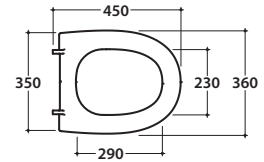

Cod. **MDR20BI**

Removable duroplast seat-cover with soft-closing system. Weight 3 Kg

Cod. **PU001**

Acoustic and crash protection.