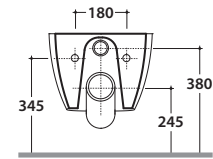

4ALL WALL-HUNG WC NO RIM MDS03BI

CE EN 997:2015

GLOBO

Ceramic antibacterial effect BATAFORM®

Bagno di Colore

SENZABRIDA®

Glazed product with CERASLIDE®

Drain 4 / 2,6 Lt

Cod. **MDS03BI**

Wall-hung Wc No rim 54.36 h33 cm. Drain 4 / 2,6 Lt. Fixing kit included. Weight 18 Kg

Seat-cover with hinge system to quick release