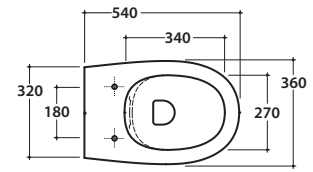

4ALL WALL-HUNG WC NO RIM MDS03BI

CE EN 997:2015

GLOBO

Ceramic antibacterial effect BATAFORM®

Bagno di Colore

SENZABRIDA®

Glazed product with CERASLIDE®

Drain 4 / 2,6 Lt

Cod. **MDS03BI**

Wall-hung Wc No rim 54.36 h33 cm. Drain 4 / 2,6 Lt. Fixing kit included. Weight 18 Kg

Seat-cover with hinge system to quick release