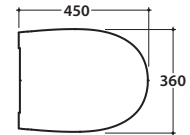

Cod. **MDR20BI**

Removable duroplast seat-cover with soft-closing system. Weight 3 Kg

Cod. **PU001**

Acoustic and crash protection.