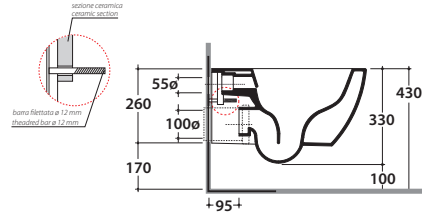

4ALL WALL-HUNG WC NO RIM MDS03BI

CE EN 997:2015

GLOBO

Ceramic antibacterial effect BATAFORM®

Bagno di Colore

SENZABRIDA®

Glazed product with CERASLIDE®

Drain 4 / 2,6 Lt

Cod. **MDS03BI**

Wall-hung Wc No rim 54.36 h33 cm. Drain 4 / 2,6 Lt. Fixing kit included. Weight 18 Kg

Seat-cover with hinge system to quick release