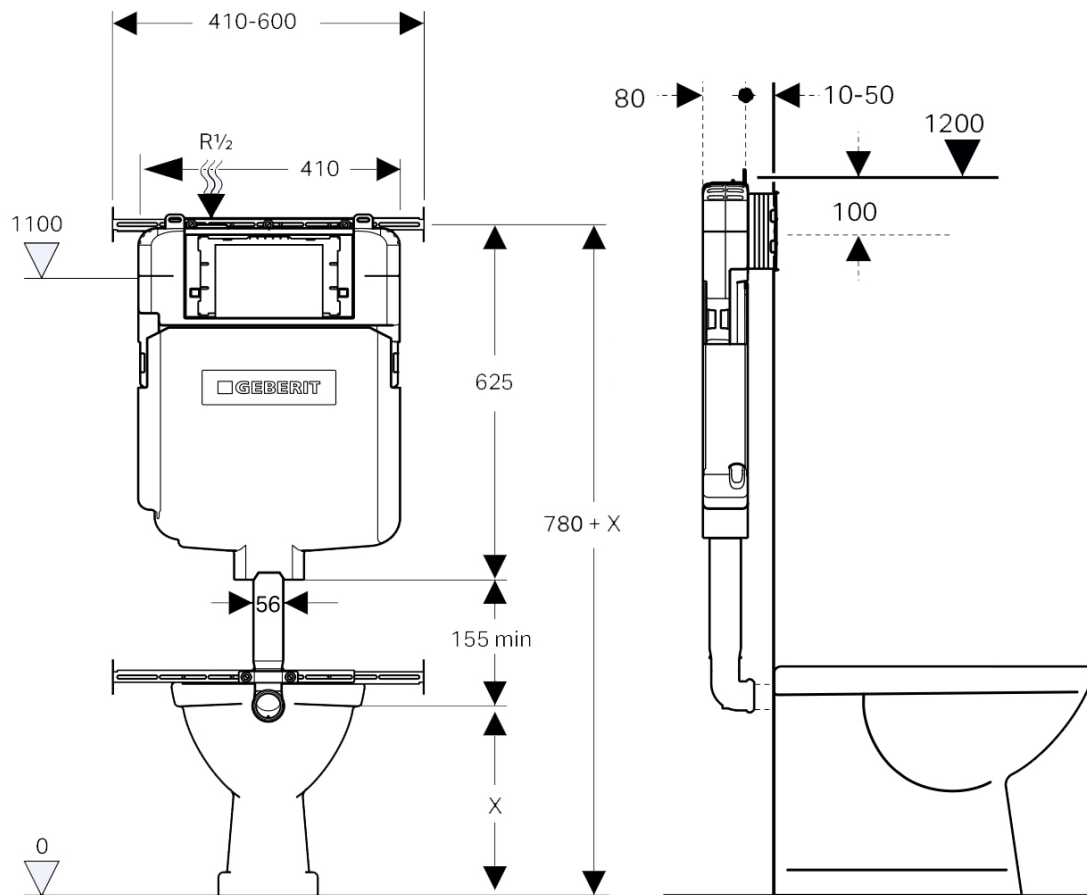

Sigma8 Concealed Cistern

BTW Cistern 4 Star 109.795.00.1

Article No.	109.794.00.1 (6/3L) 109.795.00.1 (4.5/3L)
Installation type	In-wall, stud or brick 90mm
WELS rating	3 Star (6/3L) or 4 Star (4.5/3L)
Pan type	BTW S or P Trap – suits all major brands
Standards	Watermark
Operating Pressure	10-1000Kpa
Operation	Mechanical Front Flush
Warranty	15 years on cistern tanks and frames, 3 years on valve products

Sigma plates compatible with Sigma cisterns.

Sigma60: Requires minimum 30mm wall thickness

* Separate service access required with pneumatic buttons