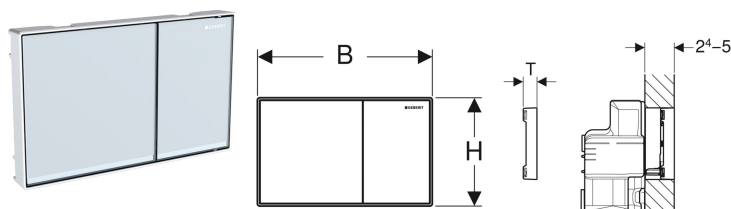

Geberit Sigma60 actuator plate for dual flush, surface-even

Example image

Application purposes

- For flush actuation with Geberit Sigma concealed cisterns 8 cm, range 2016
- For covering thicknesses 24–50 mm
- Not suitable for Geberit Duofix elements for wall-hung WC, barrier-free

Characteristics

- Range 2016
- Front actuation
- Surface-even actuation
- Sound-absorbing actuator rods, tool-free fast adjustment

Scope of delivery

- Compensation frame
- 2 spacers
- 2 distance bolts
- 2 actuator rods
- Protection plate
- Fastening material

To order additionally

- Geberit installation set, surface-even, for Sigma concealed cistern 12 cm

| Art. no. | Colour / surface | Material designation | B | H | T |
|--------------|---|-----------------------|---------|---------|--------|
| 115.640.SI.1 | Buttons: white Design stripes: mirrored Frame: bright chrome-plated | Die-cast zinc / glass | 21.4 cm | 13.2 cm | 2.5 cm |
| 115.640.SJ.1 | Buttons: black Design stripes: mirrored Frame: bright chrome-plated | Die-cast zinc / glass | 21.4 cm | 13.2 cm | 2.5 cm |
| 115.640.GH.1 | Buttons: chrome-plated, brushed, easy-to-clean coated Design stripes and frame: bright chrome-plated | Die-cast zinc | 21.4 cm | 13.2 cm | 2.5 cm |