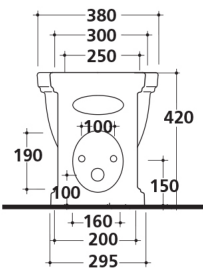

**Ethos Bidet**

8438M

**Tap hole(s):** One

**Finish:** White

The Ethos wall faced bidet has a traditional and timeless shape for a classic, elegant and important bathroom. The fine details combined with great Italian craftsmanship ensures Ethos represents the pinnacle of period design.