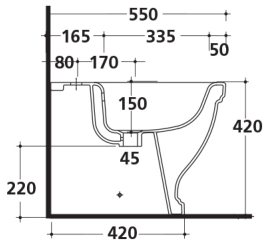

**Ethos Bidet**

8438M

**Tap hole(s):** One

**Finish:** White

The Ethos wall faced bidet has a traditional and timeless shape for a classic, elegant and important bathroom. The fine details combined with great Italian craftsmanship ensures Ethos represents the pinnacle of period design.