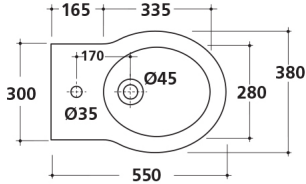

**Ethos Bidet**

8438M

**Tap hole(s):** One

**Finish:** White

The Ethos wall faced bidet has a traditional and timeless shape for a classic, elegant and important bathroom. The fine details combined with great Italian craftsmanship ensures Ethos represents the pinnacle of period design.