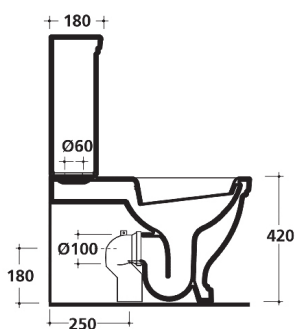

## Ethos Toilet Suite

84418490

**WELS:** 3 stars - 3/6L

**Set Out:** S trap - 80 - 230mm  
P trap - 180mm

The Ethos toilet suite has a traditional and timeless shape for a classic, elegant and important bathroom. The fine details, like the one piece cistern, combined with great Italian craftsmanship ensures Ethos represents the pinnacle of period design.

It is back entry, suitable for S and P trap installation and is supplied with a traditional solid wood seat with metal hinges.

WELS 3 star 6/3 litres.

Also available with black toilet seat.

**NOTE: An external stop tap must be installed**

**WARRANTY**  
10 years

\*Conditions apply.

streamline

Dimensions are in millimeters and are subject to manufacturing variations. Streamline reserves the right to vary specifications at any time without notice. Information provided within this specification sheet is correct at the date of printing. Please confirm all particulars with your sales consultant prior to purchase.