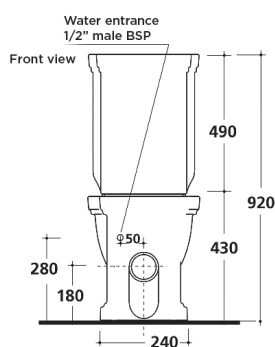

## Ethos Toilet Suite

84418490

**WELS:** 3 stars - 3/6L

**Set Out:** S trap - 80 - 230mm  
P trap - 180mm

The Ethos toilet suite has a traditional and timeless shape for a classic, elegant and important bathroom. The fine details, like the one piece cistern, combined with great Italian craftsmanship ensures Ethos represents the pinnacle of period design.

It is back entry, suitable for S and P trap installation and is supplied with a traditional solid wood seat with metal hinges.

WELS 3 star 6/3 litres.

Also available with black toilet seat.

**NOTE: An external stop tap must be installed**

**WARRANTY**  
10 years

\*Conditions apply.

streamline

Dimensions are in millimeters and are subject to manufacturing variations. Streamline reserves the right to vary specifications at any time without notice. Information provided within this specification sheet is correct at the date of printing. Please confirm all particulars with your sales consultant prior to purchase.