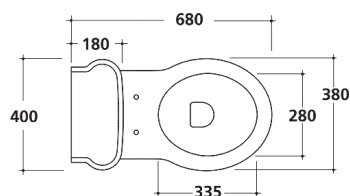

## Ethos Toilet Suite

84418490

**WELS:** 3 stars - 3/6L

**Set Out:** S trap - 80 - 230mm  
P trap - 180mm

The Ethos toilet suite has a traditional and timeless shape for a classic, elegant and important bathroom. The fine details, like the one piece cistern, combined with great Italian craftsmanship ensures Ethos represents the pinnacle of period design.

It is back entry, suitable for S and P trap installation and is supplied with a traditional solid wood seat with metal hinges.

WELS 3 star 6/3 litres.

Also available with black toilet seat.

**NOTE: An external stop tap must be installed**

**WARRANTY**  
10 years

\*Conditions apply.

streamline

Dimensions are in millimeters and are subject to manufacturing variations. Streamline reserves the right to vary specifications at any time without notice. Information provided within this specification sheet is correct at the date of printing. Please confirm all particulars with your sales consultant prior to purchase.