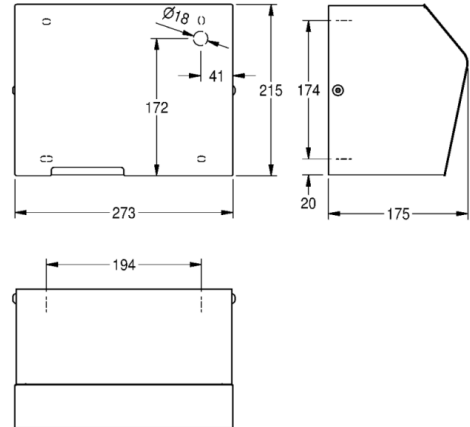

RODAN Hand dryer

MODEL RANGE: RODAN | RODX320 | 2000101043

Hand and hair dryers | Hand dryers

RODAN touch free electronic warm air hand dryer for wall mounting, stainless steel, surface satin finished, front material thickness is 1.2 mm, infrared sensor activity for non-touch operation, sensor range adjustable from 10 to 30 cm, automatic power shut-off after 60 s, cable and plug not included.

Operating voltage 220-240V ~ 50-60Hz

Total power 1500-1800 W

Heater 800 W

Motor 700 W

Air volume 255 m³/h

Air velocity 14.5 m/s

Noise level 55 +/- db(A)

Dimensions 270 x 212 x 175 mm (W x H x D)

Technical data

Overall depth	175.00 mm
Overall height	215.00 mm
Overall width	273.00 mm
Material	Stainless steel
Material code	1.4301 Chrome Nickel steel V2A
Tailor made	No
Surface finish	Satin finished
Type of fixing	Screw
Type of operation	Sensor operation
Air velocity	Not adjustable
Protective system IP	IPX1
Blower output	255.00 cubic metres per hour
Input supply voltage Hz	50.00 hertz
Input supply voltage V	220.00 volt
Heating power	800.00 watt
Motor power	700.00 watt
Total power	1,800.00 watt
Sound level	55.00 dB
Minimum wall thickness	1.00 mm