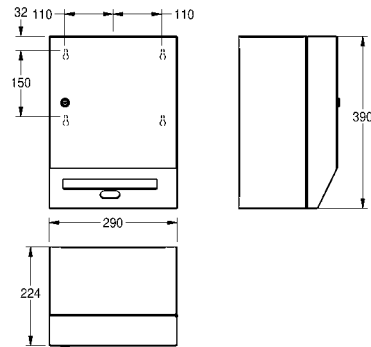

# ELECTRONIC PAPER TOWEL DISPENSER

RODX630 (7612210067372)

This electronic paper towel dispenser for wall mounting offers a hygienic and comfortable usage of paper towels. By placing the hand in front of the infrared sensor every time one paper is offered. Only after tearing down this paper the next paper can be get. This is a safety mechanism that the sensor cannot be

blocked. The product can be locked, is practically maintenance free and has an easy paper roll change mechanism. The paper length can be adjusted with a push button inside the casing to the three pre-adjusted length of 200, 250 and 300 mm.

## TECHNISCHE INFORMATION:

- made of chrome-nickle-steel, mat. thickness 0.8 mm
- cylinder lock with standard Franke key
- needs four pieces standard D 1.5 V batteries
- for rolls with maximum width 205 mm and maximum diameter 200 mm
- incl. stainless steel screws and dowels
- mounting recommendation and manual included