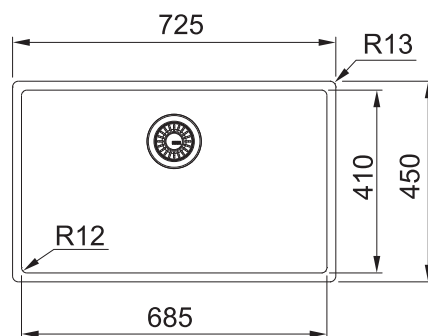

MYTHOS MASTERPIECE

BXM210-68GD

PRODUCT INFORMATION

Installation	Topmount/Undermount/Flushmount
Dimensions	725 x 450mm
Cabinet Base	800mm
Bowl Size	685 x 410 x 200mm / 56L
Bowl Radius	12mm
Cut-Out Size	Refer to instruction manual
Cut-Out Template	Refer to instruction manual
Waste Outlet	3 1/2"
Overflow	Yes - Hidden
Tap Holes	N/A
Remote Waste	Optional
Finish	Gold PVD, F-Inox Nano Coating.
Warranty	50 Years

NOTE: Cut-out dimensions are a guide only, please use the actual sink as your template.

FEATURES & BENEFITS

ALL-IN ACCESSORIES (AVAILABLE)

PACK 1

- Telescopic Bridge
- Chopping Board
- Small Strainer Bowl
- Small Storage Box
- Bamboo Lid