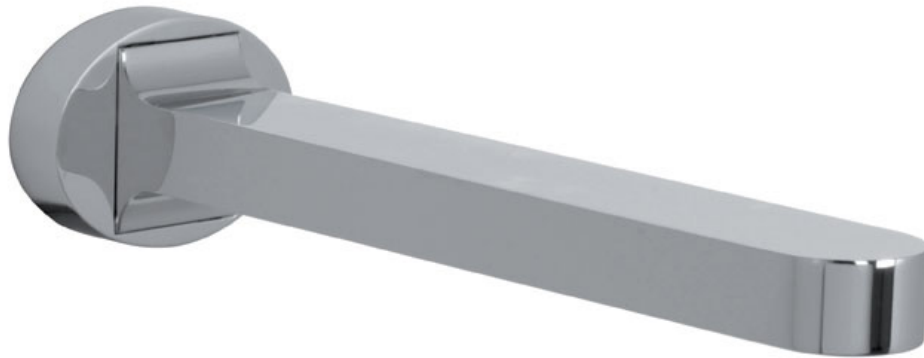

Code: F2398

SPOUTS

Wall mounted spout

- spout 197 mm
- 1/2" thread

Finishing

F2398 - Technical drawing