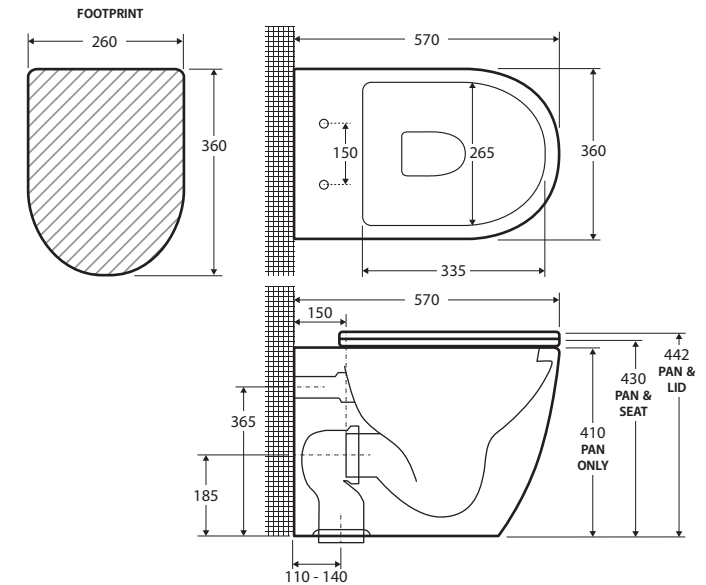

Koko Matte White

WALL-FACED TOILET

Features

- Rimless hygienic flush
- Matte white finish
- Concealed pan for easy cleaning
- Gloss white quick release, soft close seat
- Available as P-Trap or S-Trap
- Stainless steel hinges
- Includes floor mounting screws
- **WELS 4 Star rated, 4.5L/3L (3.3L average flush) when used with R&T cistern**

Cistern and flush buttons required (sold separately)

Available in

P-Trap
Pan & Seat

K002376MW-PS

S-Trap
Pan & Seat

K002376MWA-PS

Cleaning & Care

- The toilet seat may be removed for cleaning - depress the quick release buttons and lift up.
- Clean only with a soft cloth or sponge using warm water and mild soap or detergent. Do not use any abrasive cleaning materials.
- Do not use any solvents or corrosive liquids.
- Note that use of clip-on deodorisers will affect flushing performance on rimless suites.

While we aim to ensure specifications are correct at the time of publication, Fienza reserves the right to make modifications without prior notice. Physical colour may vary from image shown. All measurements are shown in millimetres. For ceramic products, please allow +/- 10 mm tolerance for manufacturing variance. Always use physical product measurements for mark-ups and roughing-in as the technical drawing may differ from actual product received.