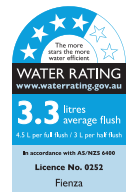

Cleaning & Care

- The toilet seat may be removed for cleaning - depress the quick release buttons and lift up.
- Clean only with a soft cloth or sponge using warm water and mild soap or detergent. Do not use any abrasive cleaning materials.
- Do not use any solvents or corrosive liquids.
- Note that use of clip-on deodorisers will affect flushing performance on rimless suites.