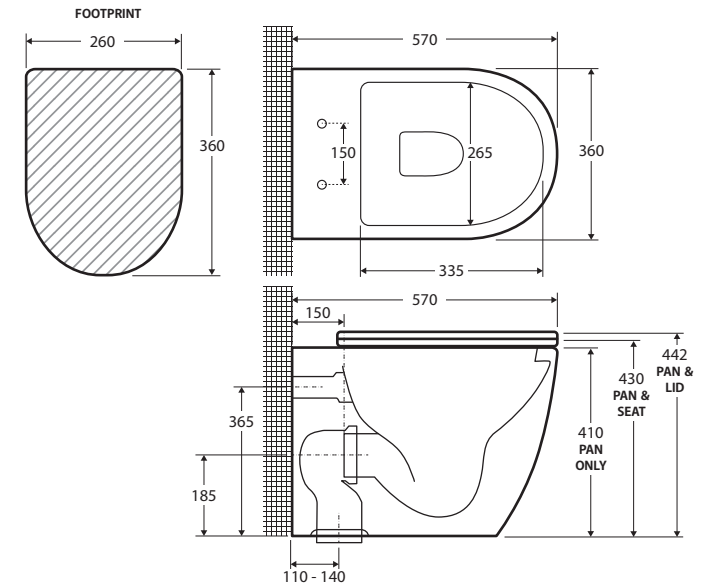

Koko Matte Black WALL-FACED TOILET

Features

- Rimless hygienic flush
- Matte black finish
- Concealed pan for easy cleaning
- Matte black quick release, soft close seat
- Available as P-Trap or S-Trap
- Stainless steel hinges
- Includes floor mounting screws
- **WELS 4 Star rated, 4.5L/3L (3.3L average flush) when used with R&T cistern**

Cistern and flush buttons required (sold separately)

Available in

P-Trap
Pan & Seat

K002376MB-PS

S-Trap
Pan & Seat

K002376MBA-PS

Cleaning & Care

- The toilet seat may be removed for cleaning - depress the quick release buttons and lift up.
- Clean only with a soft cloth or sponge using warm water and mild soap or detergent. Do not use any abrasive cleaning materials.
- Do not use any solvents or corrosive liquids.
- Note that use of clip-on deodorisers will affect flushing performance on rimless suites.

While we aim to ensure specifications are correct at the time of publication, Fienza reserves the right to make modifications without prior notice. Physical colour may vary from image shown. All measurements are shown in millimetres. For ceramic products, please allow +/- 10 mm tolerance for manufacturing variance. Always use physical product measurements for mark-ups and roughing-in as the technical drawing may differ from actual product received.