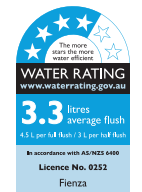

Cleaning & Care

- The toilet seat may be removed for cleaning - depress the quick release buttons and lift up.
- Clean only with a soft cloth or sponge using warm water and mild soap or detergent. Do not use any abrasive cleaning materials.
- Do not use any solvents or corrosive liquids.
- Note that use of clip-on deodorisers will affect flushing performance on rimless suites.