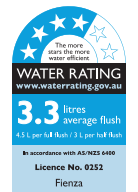

Cleaning & Care

- The toilet seat may be removed for cleaning - depress the quick release buttons and lift up.
- Clean only with a soft cloth or sponge using warm water and mild soap or detergent. Do not use any abrasive cleaning materials.
- Do not use any solvents or corrosive liquids.
- Note that use of clip-on deodorisers will affect flushing performance on rimless suites.