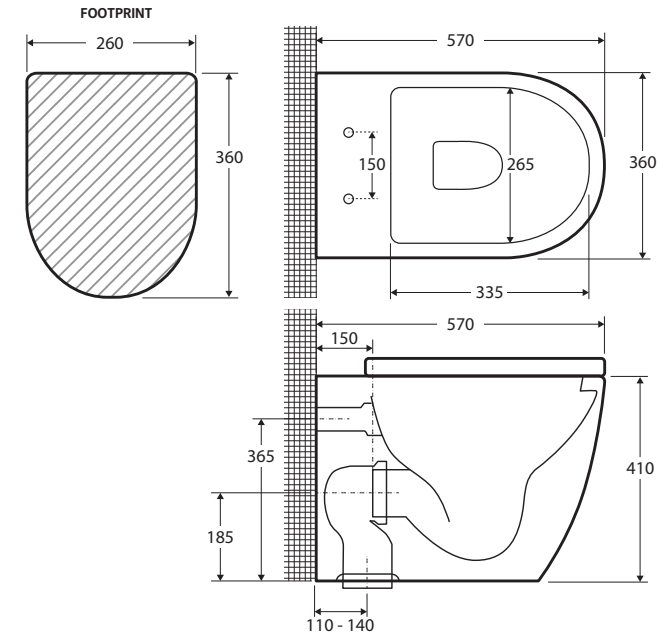

Koko Gloss White WALL-FACED TOILET

Features

- Rimless hygienic flush
- Gloss white finish
- Concealed pan for easy cleaning
- UF quick release, soft close seat
- Available as P-Trap or S-Trap
- Stainless steel hinges
- Includes floor mounting screws
- **WELS 4 Star rated, 4.5L/3L (3.3L average flush) when used with R&T cistern**

Cistern and flush buttons required (sold separately)

Available in

P-Trap
Pan & Seat
K002376-PS

S-Trap
Pan & Seat
K002376A-PS

Cleaning & Care

- The toilet seat may be removed for cleaning - depress the quick release buttons and lift up.
- Clean only with a soft cloth or sponge using warm water and mild soap or detergent. Do not use any abrasive cleaning materials.
- Do not use any solvents or corrosive liquids.
- Note that use of clip-on deodorisers will affect flushing performance on rimless suites.

While we aim to ensure specifications are correct at the time of publication, Fienza reserves the right to make modifications without prior notice. Physical colour may vary from image shown. All measurements are shown in millimetres. For ceramic products, please allow +/- 10 mm tolerance for manufacturing variance. Always use physical product measurements for mark-ups and roughing-in as the technical drawing may differ from actual product received.