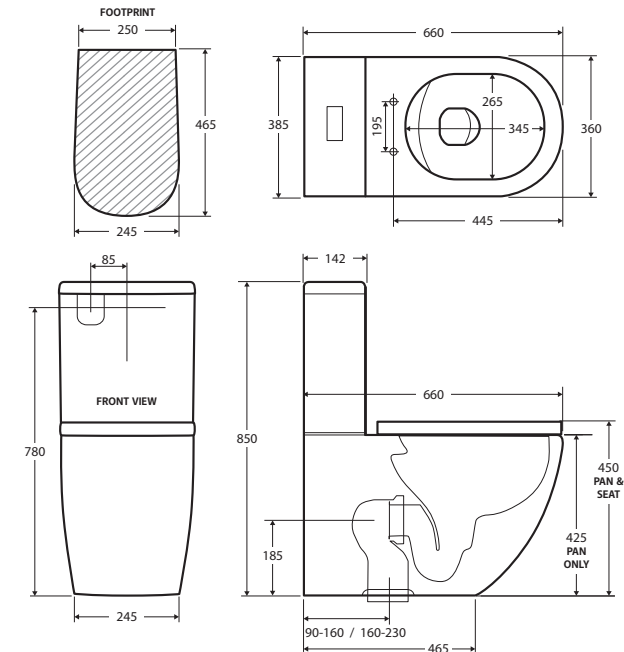

Koko BACK-TO-WALL TOILET SUITE

Features

- Rimless hygienic flush
- Gloss white finish
- Large, easy-push chrome flush buttons
- Concealed pan for easy cleaning
- UF quick release, soft close seat
- High quality, R&T flush mechanism
- Top or bottom inlets:
 - Left top inlet
 - Left or right bottom inlet
- Available as P-Trap or S-Trap
- **WELS 4 Star rated, 4.5L/3L (3.3L average flush)**

Available in

P-Trap
K002P

S-Trap 90-160
K002A

S-Trap 160-230
K002B

Cleaning & Care

- The toilet seat may be removed for cleaning - depress the quick release buttons and lift up.
- Clean only with a soft cloth or sponge using warm water and mild soap or detergent. Do not use any abrasive cleaning materials.
- Do not use any solvents or corrosive liquids.
- Note that use of clip-on deodorisers will affect flushing performance on rimless suites.

While we aim to ensure specifications are correct at the time of publication, Fienza reserves the right to make modifications without prior notice. Physical colour may vary from image shown. All measurements are shown in millimetres. For ceramic products, please allow +/- 10 mm tolerance for manufacturing variance. Always use physical product measurements for mark-ups and roughing-in as the technical drawing may differ from actual product received.