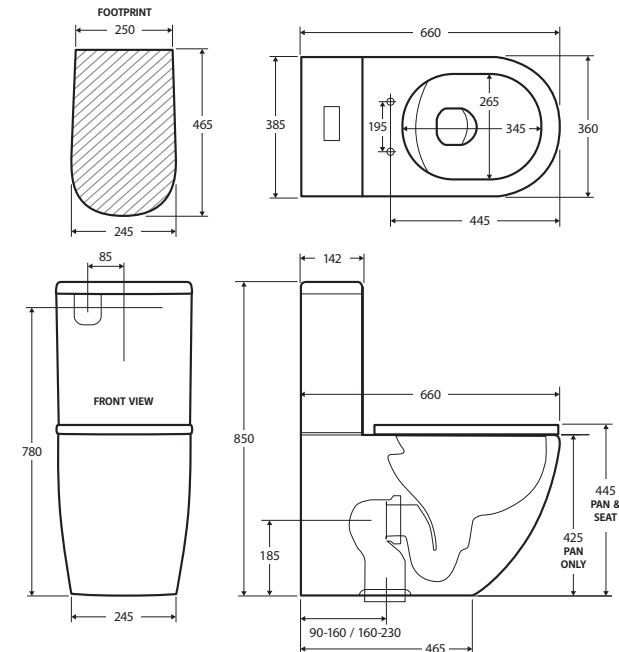

Koko® BACK-TO-WALL TOILET SUITE WITH SLIM SEAT

Features

- Rimless hygienic flush
- Gloss white finish
- Large, easy-push chrome flush buttons
- Concealed pan for easy cleaning
- UF quick release, soft close slim seat
- High quality, R&T flush mechanism
- Top or bottom inlets:
 - Left top inlet
 - Left or right bottom inlet
- Available as P-Trap or S-Trap
- **WELS 4 Star rated, 4.5L/3L (3.3L average flush)**

Available in

P-Trap
K002P-2

S-Trap 90-160
K002A-2

S-Trap 160-230
K002B-2

Cleaning & Care

- The toilet seat may be removed for cleaning - depress the quick release buttons and lift up.
- Clean only with a soft cloth or sponge using warm water and mild soap or detergent. Do not use any abrasive cleaning materials.
- Do not use any solvents or corrosive liquids.
- Note that use of clip-on deodorisers will affect flushing performance on rimless suites.

While we aim to ensure specifications are correct at the time of publication, Fienza reserves the right to make modifications without prior notice. Physical colour may vary from image shown. All measurements are shown in millimetres. For ceramic products, please allow +/- 10 mm tolerance for manufacturing variance. Always use physical product measurements for mark-ups and roughing-in as the technical drawing may differ from actual product received.