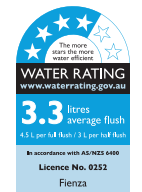

Cleaning & Care

- The toilet seat may be removed for cleaning - depress the quick release buttons and lift up.
- Clean only with a soft cloth or sponge using warm water and mild soap or detergent. Do not use any abrasive cleaning materials.
- Do not use any solvents or corrosive liquids.
- Note that use of clip-on deodorisers will affect flushing performance on rimless suites.