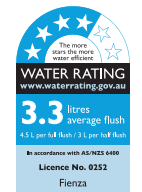

Cleaning & Care

- The toilet seat may be removed for cleaning - depress the quick release buttons and lift up.
- Clean only with a soft cloth or sponge using warm water and mild soap or detergent. Do not use any abrasive cleaning materials.
- Do not use any solvents or corrosive liquids.
- Note that use of clip-on deodorisers will affect flushing performance on rimless suites.