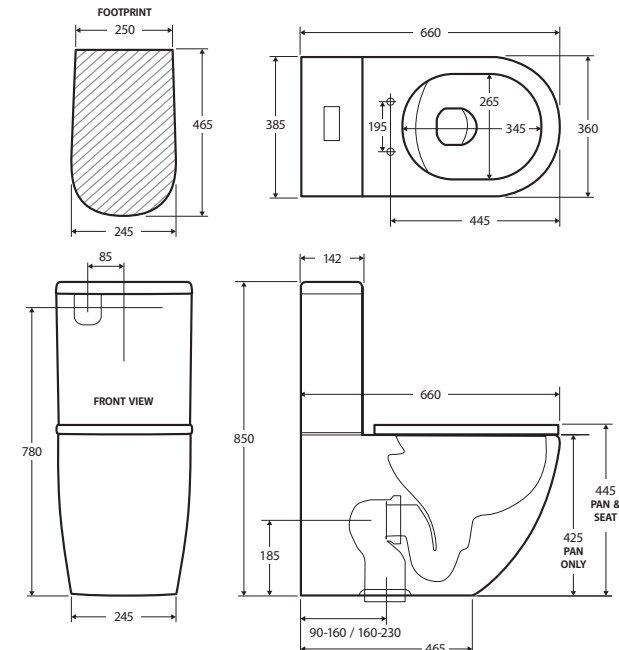

Koko® Matte Black BACK-TO-WALL TOILET SUITE

Features

- Rimless hygienic flush
- Matte black finish
- Large, easy-push matte black flush buttons
- Concealed pan for easy cleaning
- UF quick release, soft close slim seat
- High quality, R&T flush mechanism
- Top or bottom inlets:
 - Left top inlet
 - Left or right bottom inlet
- Available as P-Trap or S-Trap
- WELS 4 Star rated, 4.5L/3L (3.3L average flush)

Available in

P-Trap
K002MBP

S-Trap 90-160
K002MBA

S-Trap 160-230
K002MBB

Cleaning & Care

- The toilet seat may be removed for cleaning - depress the quick release buttons and lift up.
- Clean only with a soft cloth or sponge using warm water and mild soap or detergent. Do not use any abrasive cleaning materials.
- Do not use any solvents or corrosive liquids.
- Note that use of clip-on deodorisers will affect flushing performance on rimless suites.

While we aim to ensure specifications are correct at the time of publication, Fienza reserves the right to make modifications without prior notice. Physical colour may vary from image shown. All measurements are shown in millimetres. For ceramic products, please allow +/- 10 mm tolerance for manufacturing variance. Always use physical product measurements for mark-ups and roughing-in as the technical drawing may differ from actual product received.