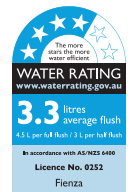

Cleaning & Care

- The toilet seat may be removed for cleaning - depress the quick release buttons and lift up.
- Clean only with a soft cloth or sponge using warm water and mild soap or detergent. Do not use any abrasive cleaning materials.
- Do not use any solvents or corrosive liquids.
- Note that use of clip-on deodorisers will affect flushing performance on rimless suites.