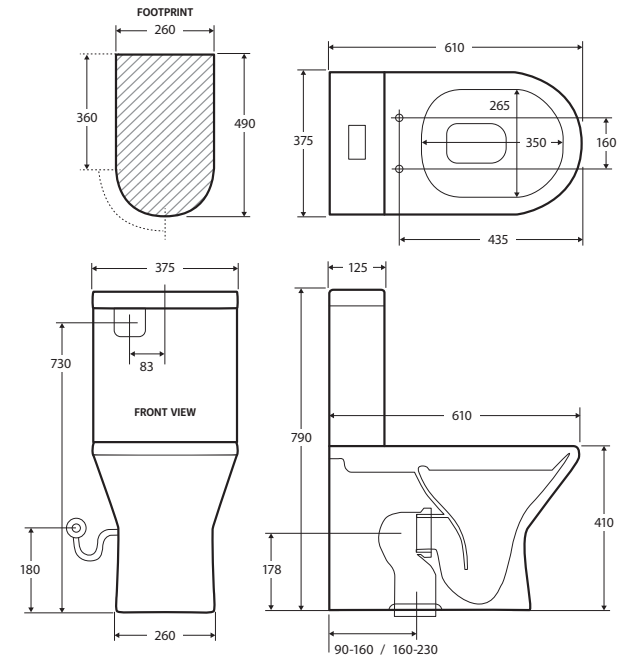

## Escola BACK-TO-WALL TOILET SUITE

### Features

- Rimless hygienic flush
- Powerful water flow prevents splashing
- Gloss white finish
- Large, easy-push chrome flush buttons
- Concealed pan for easy cleaning
- UF quick release, soft close seat
- High quality, R&T flush mechanism
- Stainless steel hinges
- Includes floor mounting screws
- Top or bottom inlets:
  - Left top inlet
  - Left or right bottom inlet
- Available as P-Trap or S-Trap
- **WELS 4 Star rated, 4.5L/3L (3.3L average flush)**

### Available in

P-Trap  
**K1223P**

S-Trap 90-160  
**K1223A**

S-Trap 160-230  
**K1223B**

While we aim to ensure specifications are correct at the time of publication, Fienza reserves the right to make modifications without prior notice. Physical colour may vary from image shown. All measurements are shown in millimetres. For ceramic products, please allow +/- 10 mm tolerance for manufacturing variance. Always use physical product measurements for mark-ups and roughing-in as the technical drawing may differ from actual product received.