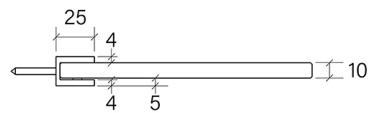

PRODUCT SPECIFICATION

34413

SHOWER U BRACKET, GLASS-TO-WALL

FEATURES

- U shape friction fix bracket
- 90 degree glass to wall or floor connection
- Suitable for 10mm glass
- Manufactured from high quality brass, including the screws