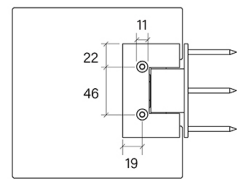

PRODUCT SPECIFICATION

34410

SHOWER HINGE, GLASS-TO-WALL 90 DEGREE

FEATURES

- Glass to wall hinge
- 90 degree glass to wall connection
- Suitable for 10mm glass
- 35kg max door weight per two hinges
- 52.5kg max door weight per three hinges
- 800mm maximum door width
- Hinge opens in & out
- Manufactured from high quality brass, including the screws