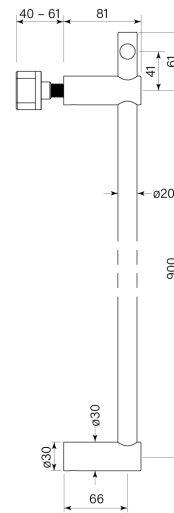

PRODUCT SPECIFICATION

35253

PEGASI NF VERTICAL HEATED TOWEL RAIL W TBAR

FEATURES

- Brass construction
- Power supply (35260) sold separately
- Inwall body (35262) sold separately
- 900mm centres
- T-bar for extra hanging space

TOP VIEW