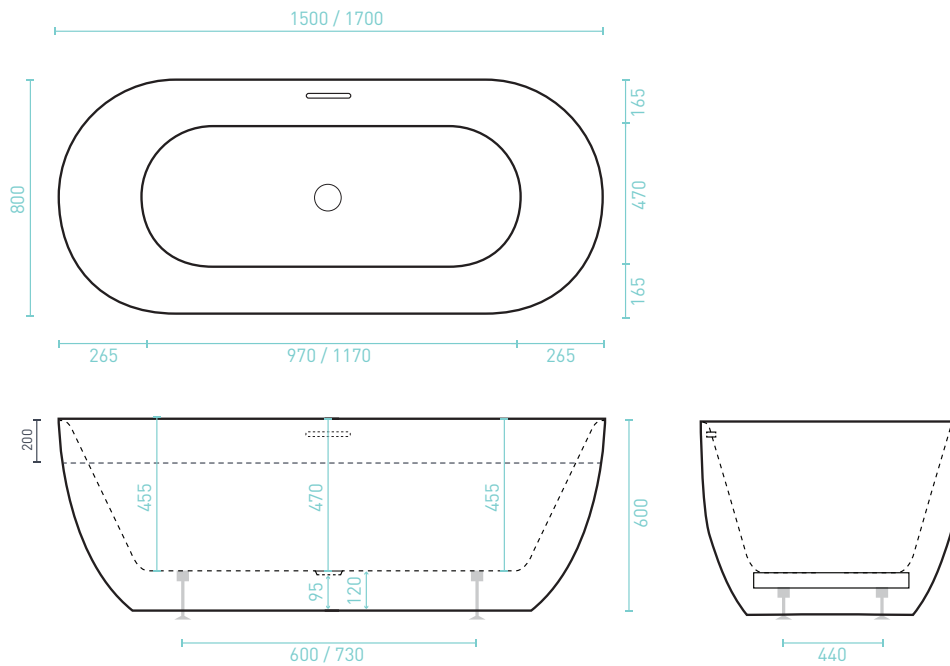

VALENTINA

FREESTANDING BATH - Premium Sanitary Grade Acrylic, Matte White

The Valentina's smooth curves are designed for lovers of oval baths, while the luxe, matte white finish offers designer style without the expense of a solid surface bath. This design also features an integrated overflow. *Matte white, centre waste, pop up waste included.*

- ✓ Adjustable self-supporting feet
- ✓ Lumbar support
- ✓ Suitable for dual bathing
- ✓ Full steel support frame

SIZE (l) x (w) x (d) mm	CAPACITY*	NET WEIGHT	CODE
1500 x 800 x 600	165L	41kg	VA1500WM
1700 x 800 x 600	176L	46kg	VA1700WM

- 10 YR WARRANTY*
- AS/NZ Standard 2023/1995
- Pop up waste included

VALENTINA ACCESSORIES	OPTIONAL
SIENNA Headrests - Black / White	SY242-B / SY242-W

*Capacity 200mm below the bath rim