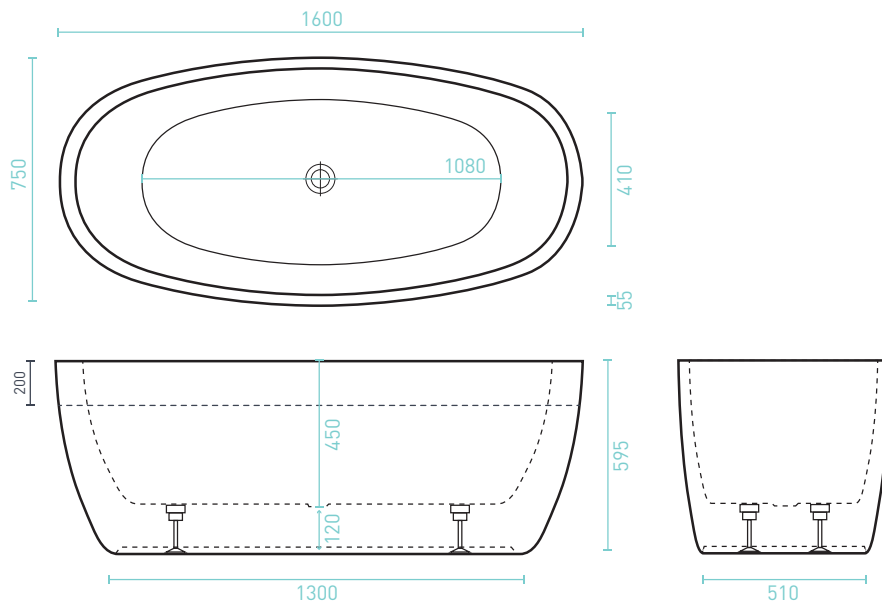

SHERATON

FREESTANDING BATH - Premium Sanitary Grade Acrylic, High Gloss White

The Sherton's generous internal bathing space, given its smaller size, makes this sophisticated, opulent design perfect for bathrooms with less space to play with. *Centre waste position.*

- Adjustable self-supporting feet
- Lumbar support
- Suitable for dual bathing

| SIZE (l) x (w) x (d) mm | CAPACITY* | NET WEIGHT | CODE |
|-------------------------|-----------|------------|---------|
| 1600 x 750 x 595 | 125L | 45kg | SH1600W |

- 10 YR WARRANTY*
- AS/NZ Standard 2023/1995

| SHERATON ACCESSORIES | BATH |
|----------------------|----------|
| Overflow | Optional |
| Plug & Waste | Optional |

*Capacity 200mm below the bath rim