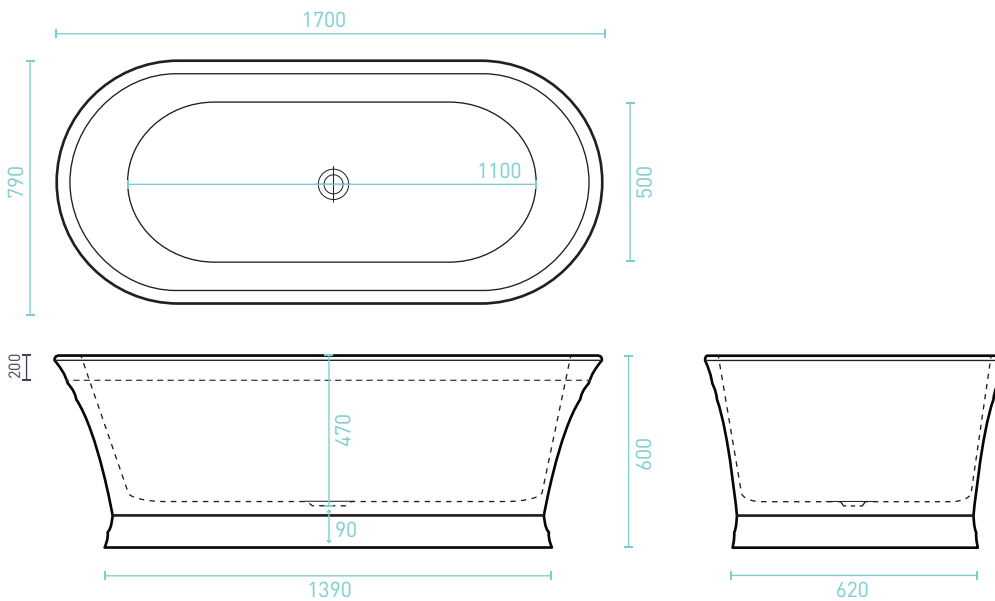

## REGENT

FREESTANDING BATH - Premium Sanitary Grade Acrylic, High Gloss White

The Regent's classic oval shape is timeless in design. The elegant curves & panel detailing create a traditional look, with modern quality finishes. A stunning addition to any bathroom, this freestanding bath can be freely located & is easy to install. *Centre waste position.*

- Adjustable self-supporting feet
- Lumbar support
- Suitable for dual bathing

SIZE (l x (w) x (d) mm	CAPACITY*	NET WEIGHT	CODE
1700 x 790 x 600	250L	57kg	RE1700W

- 10 YR WARRANTY\*
- AS/NZ Standard 2023/1995

REGENT ACCESSORIES	BATH
Plug & Waste	Optional

\*Capacity 200mm below the bath rim