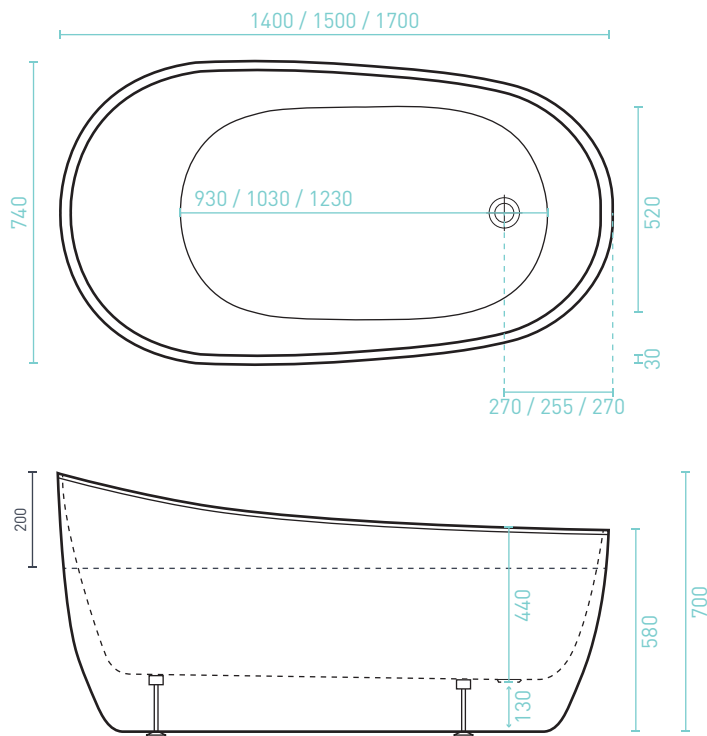

## PICCOLO

FREESTANDING BATH - Premium Sanitary Grade Acrylic, High Gloss White & High Gloss Black/White

The Piccolo's striking, sloped profile & ultra-thin (30mm) bath lip will make the perfect focal point in any bathroom, deceptively spacious it is stylish & comfortable. *End waste position.*

- Adjustable self-supporting feet
- Lumbar support
- Suitable for dual bathing

SIZE (l) x (w) x (d) mm	CAPACITY*	NET WEIGHT	CODE
1400 x 740 x 700	109L	40kg	<b>PI1400W</b> White
1500 x 740 x 700	127L	46kg	<b>PI1500W</b> White
1500 x 740 x 700	127L	46kg	<b>PI1500B</b> Black/White
1700 x 740 x 700	167L	56kg	<b>PI1700W</b> White

- 10 YEAR WARRANTY\*
- AS/NZ Standard 2023/1995

PICCOLO ACCESSORIES	BATH
Plug & Waste	Optional

\*Capacity 200mm below the bath rim