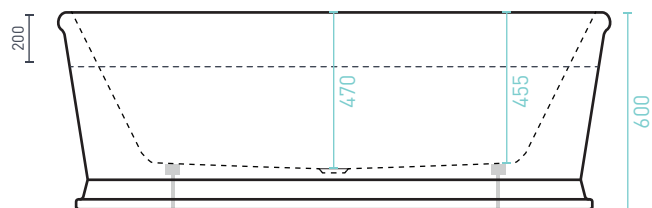

- Adjustable self-supporting feet
- Lumbar support
- Suitable for dual bathing
- Full steel support frame

SIZE (l x (w) x (d) mm	CAPACITY*	NET WEIGHT	CODE
1700 x 800 x 600	174L	50kg	OX1700W

- 10 YR WARRANTY*
- AS/NZ Standard 2023/1995

OXFORD ACCESSORIES	OPTIONAL
Pop-Up Plug & Waste	WA001
Overflow	This optional feature must be requested upon ordering this bath

*Capacity 200mm below the bath rim