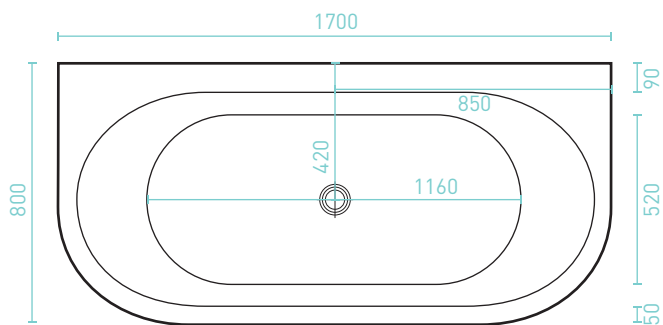

- Adjustable self-supporting feet
- Lumbar support
- Suitable for dual bathing
- Full steel support frame

SIZE (l x (w) x (d) mm	CAPACITY*	NET WEIGHT	CODE
1700 x 800 x 600	174L	50kg	OX1700W

- 10 YR WARRANTY*
- AS/NZ Standard 2023/1995

OXFORD ACCESSORIES	OPTIONAL
Pop-Up Plug & Waste	WA001
Overflow	This optional feature must be requested upon ordering this bath

*Capacity 200mm below the bath rim