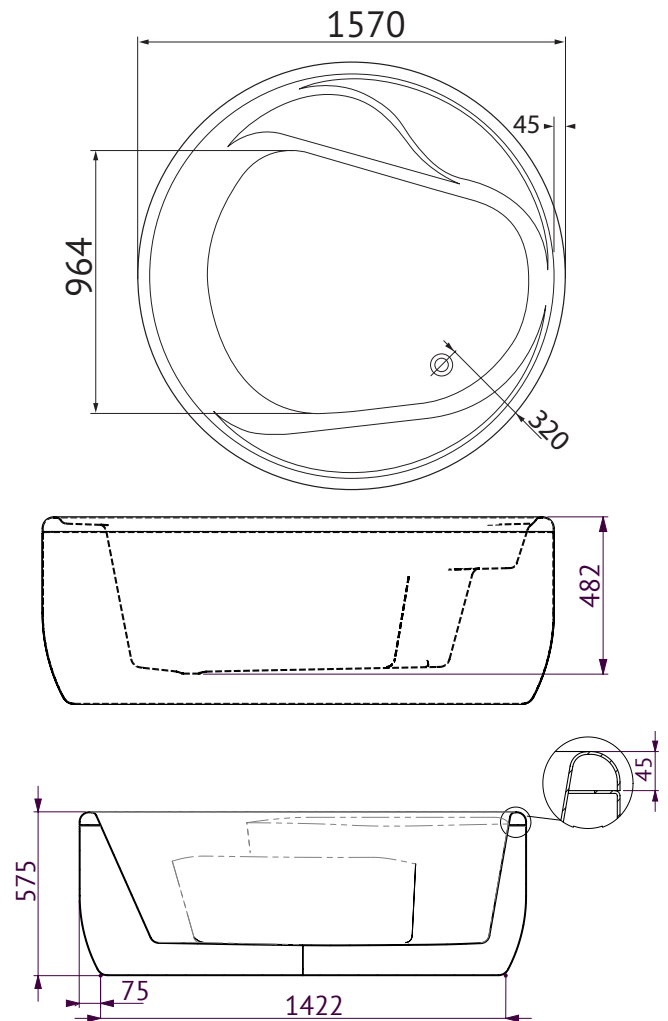

ORION

ORION FREESTANDING BATH

The Orion is one of the few freestanding baths that can be converted to a spa bath. The removable side panels allow for the Orion to be located anywhere in the bathroom or ensuite.

SIZE (l)x(h)

- *OR1570FSW* ~ 1570 x 575min-605max* (mm)

*Height adjustable

CAPACITY* & NET WEIGHT

- 261 litres 86.0kg

*200mm below bath rim

WARRANTY:

- Ten year warranty -
Conditions apply please see website for details

Freestanding Bath

KEY FEATURES

- Round freestanding bath design
- manufactured from premium sanitary grade acrylic
- Made in Australia
- Made to AS/NZ Standard: 2023/1995
- Removable side panels for easy pump installation
- Easy to clean and maintain
- Height adjustable
- High gloss white
- Suitable for dual bathing
- Plug & waste not included
- Available as a spa bath version