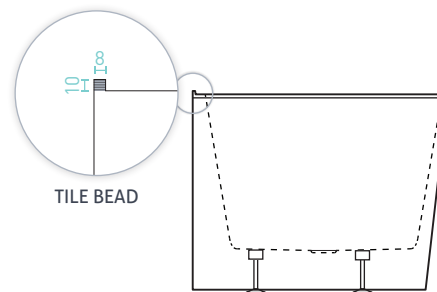

**NATALIA (LEFT CORNER & RIGHT CORNER AVAILABLE)**

BACK-TO-CORNER FREESTANDING BATH WITH TILE BEAD - Premium Sanitary Grade Acrylic, High Gloss White

The Natalia's space saving, back-to-corner freestanding design, features two sides of tile bead that can be integrated into corner walls to give an easy to clean, water tight seal around the bath rim. Centre waste position.

- Adjustable self-supporting feet
- Lumbar support
- Suitable for dual bathing
- Internal steel support frame

SIZE (l) x (w) x (d) mm	CAPACITY*	NET WEIGHT	CODE
1500 x 780 x 550	125L	39kg	<b>NA1500LW</b> LEFT corner
1500 x 780 x 550	125L	39kg	<b>NA1500RW</b> RIGHT corner

LEFT corner  
**NA1500LW**

RIGHT corner  
**NA1500RW**

- 10 YR WARRANTY\*
- AS/NZ Standard 2023/1995
- Tile bead - 2 sides

NATALIA ACCESSORIES	BATH
Plug & Waste	Optional
Overflow	Optional

\*Capacity 200mm below the bath rim