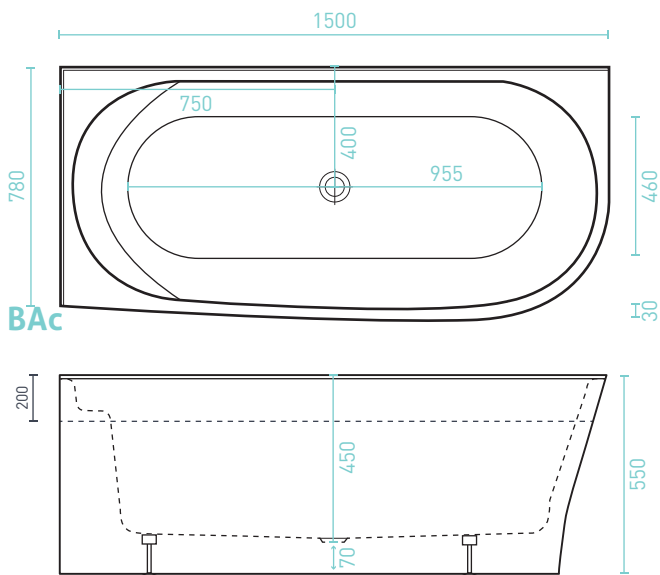

**NATALIA (LEFT CORNER & RIGHT CORNER AVAILABLE)**

BACK-TO-CORNER FREESTANDING BATH WITH TILE BEAD - Premium Sanitary Grade Acrylic, High Gloss White

The Natalia's space saving, back-to-corner freestanding design, features two sides of tile bead that can be integrated into corner walls to give an easy to clean, water tight seal around the bath rim. Centre waste position.

- Adjustable self-supporting feet
- Lumbar support
- Suitable for dual bathing
- Internal steel support frame

SIZE (l) x (w) x (d) mm	CAPACITY*	NET WEIGHT	CODE
1500 x 780 x 550	125L	39kg	<b>NA1500LW</b> LEFT corner
1500 x 780 x 550	125L	39kg	<b>NA1500RW</b> RIGHT corner

LEFT corner  
**NA1500LW**

RIGHT corner  
**NA1500RW**

- 10 YR WARRANTY\*
- AS/NZ Standard 2023/1995
- Tile bead - 2 sides

NATALIA ACCESSORIES	BATH
Plug & Waste	Optional
Overflow	Optional

\*Capacity 200mm below the bath rim