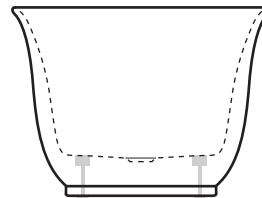

- ✓ Adjustable self-supporting feet
- ✓ Lumbar support
- ✓ Suitable for dual bathing

SIZE (l x (w) x (d) mm	CAPACITY*	NET WEIGHT	CODE
1700 x 800 x 600	198L	50kg	L01700W

- 10 YR WARRANTY*
- AS/NZ Standard 2023/1995

LOLA ACCESSORIES	BATH
Plug & Waste	Optional

*Capacity 200mm below the bath rim