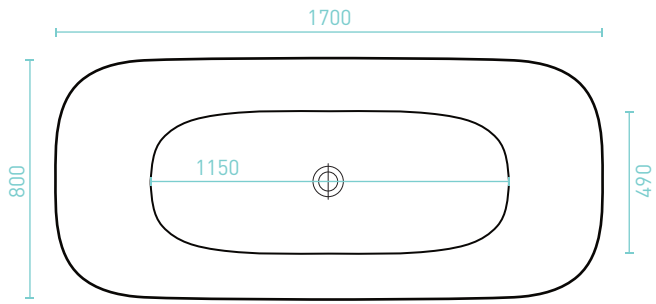

LOLA

FREESTANDING BATH - Premium Sanitary Grade Acrylic, High Gloss White

The Lola's beautifully fluted silhouette, creates an elegant & timeless design perfect for any bathroom space. Centre waste position.

- ✓ Adjustable self-supporting feet
- ✓ Lumbar support
- ✓ Suitable for dual bathing

SIZE (l x (w) x (d) mm	CAPACITY*	NET WEIGHT	CODE
1700 x 800 x 600	198L	50kg	L01700W

- 10 YR WARRANTY*
- AS/NZ Standard 2023/1995

LOLA ACCESSORIES	BATH
Plug & Waste	Optional

*Capacity 200mm below the bath rim