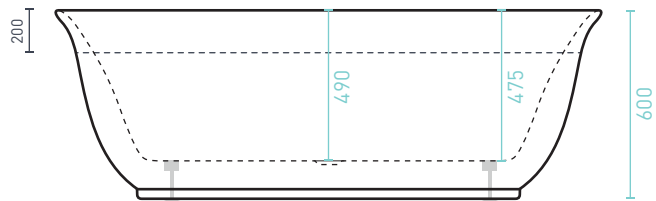

- ✓ Adjustable self-supporting feet
- ✓ Lumbar support
- ✓ Suitable for dual bathing

SIZE (l x (w) x (d) mm	CAPACITY*	NET WEIGHT	CODE
1700 x 800 x 600	198L	50kg	L01700W

- 10 YR WARRANTY*
- AS/NZ Standard 2023/1995

LOLA ACCESSORIES	BATH
Plug & Waste	Optional

*Capacity 200mm below the bath rim