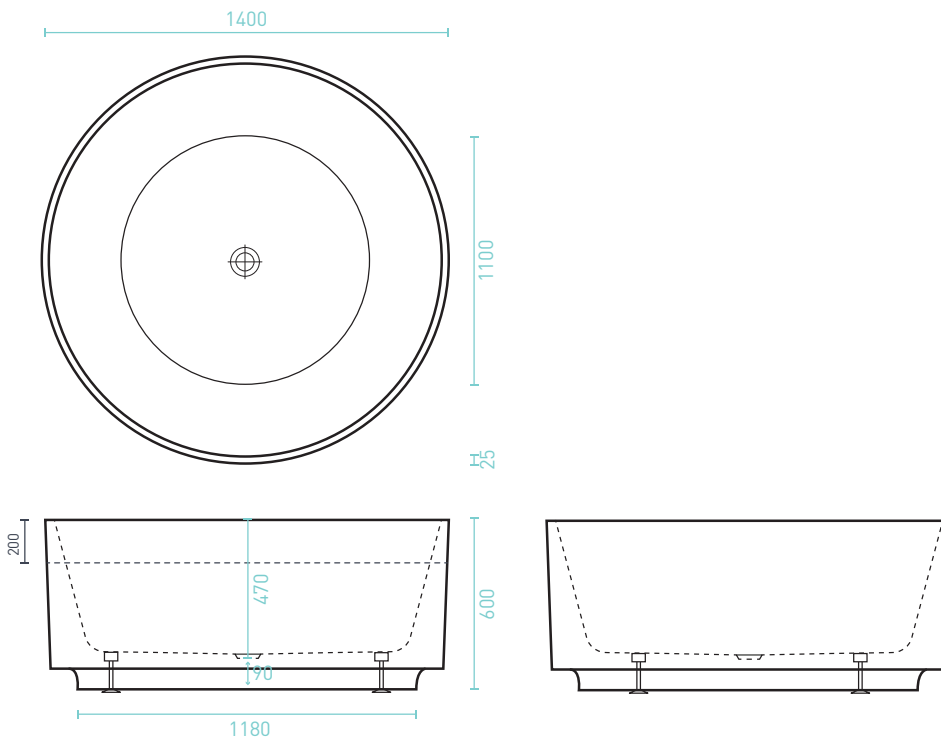

FLORENCIA

FREESTANDING BATH - Premium Sanitary Grade Acrylic, High Gloss White

The Florencia's round shape & thin bath lip is chic & makes a bold impression. The absolute ultimate statement in bathroom design, this bath will enhance any space. *Centre waste position.*

- Adjustable self-supporting feet
- Lumbar support
- Full body submersion

SIZE (l) x (w) x (d) mm	CAPACITY*	NET WEIGHT	CODE
1400 x 1400 x 600	290L	75kg	FL1400W

- 10 YR WARRANTY*
- AS/NZ Standard 2023/1995

FLORENCIA ACCESSORIES

Plug & Waste

BATH

Optional

*Capacity 200mm below the bath rim