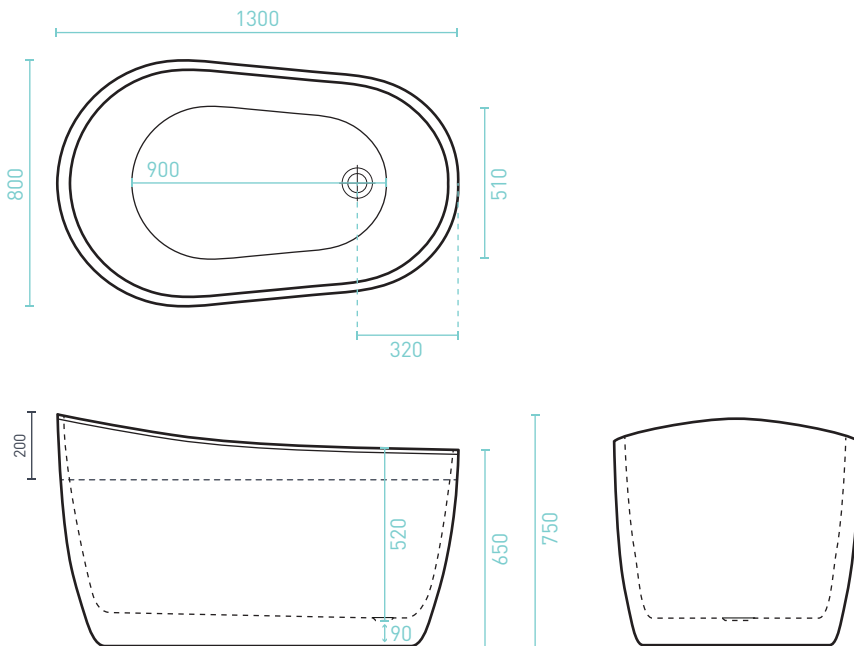

COSMO

FREESTANDING SOAKER BATH - Premium Sanitary Grade Acrylic, High Gloss White

The Cosmo's elegant, soft curves & extra high sides creates increased internal depth, while the shorter length saves on bathroom space. The reduced internal surface area of this design means water temperature is maintained for longer. *End waste position.*

- ✓ Adjustable self-supporting feet
- ✓ Lumbar support
- ✓ Full body submersion
- ✓ Thermally efficient

SIZE (l) x (w) x (d) mm	CAPACITY*	NET WEIGHT	CODE
1300 x 800 x 750	240L	42kg	C01300W

- 10 YR WARRANTY*
- AS/NZ Standard 2023/1995

COSMO ACCESSORIES	BATH
Plug & Waste	Optional

*Capacity 200mm below the bath rim