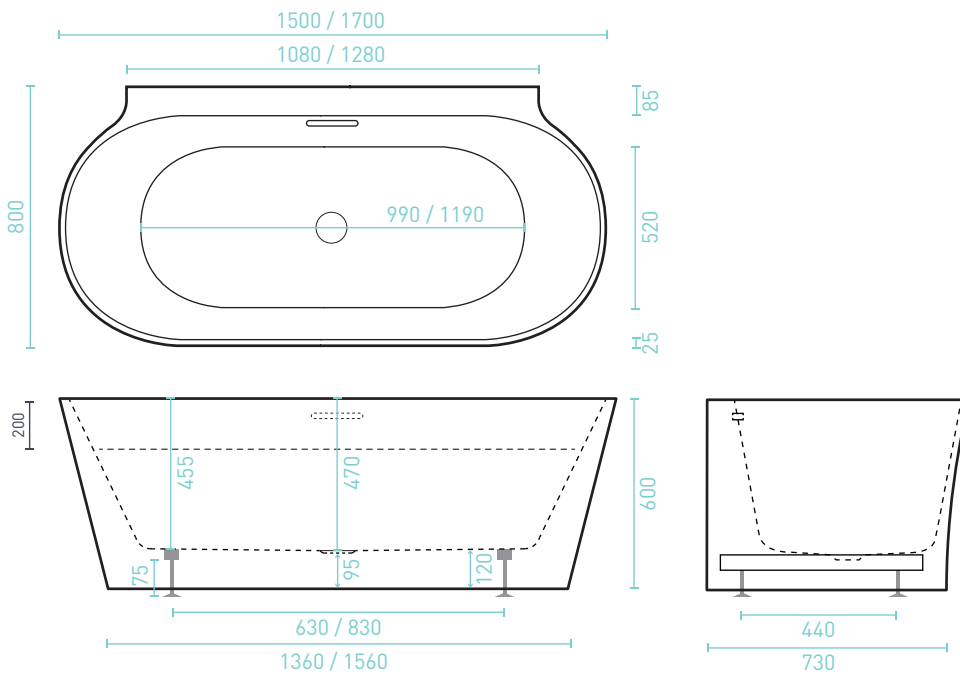

AURORA

BACK-TO-WALL FREESTANDING BATH - Premium Sanitary Grade Acrylic, Matte White

The Aurora's back-to-wall design allows it to sit flush up against a bathroom wall with no integration required. While soft curves, a luxe, matte white finish & an integrated overflow, offer designer style without the expense of a solid surface bath. *Matte white, centre waste, pop up waste included.*

- Adjustable self-supporting feet
- Lumbar support
- Suitable for dual bathing
- Full steel support frame

SIZE (l) x (w) x (d) mm	CAPACITY*	NET WEIGHT	CODE
1500 x 800 x 600	135L	43kg	AU1500WM
1700 x 800 x 600	162L	48kg	AU1700WM

- 10 YR WARRANTY*
- AS/NZ Standard 2023/1995
- Pop up waste included

AURORA ACCESSORIES	OPTIONAL
SIENNA Headrests - Black / White	SY242-B / SY242-W

*Capacity 200mm below the bath rim