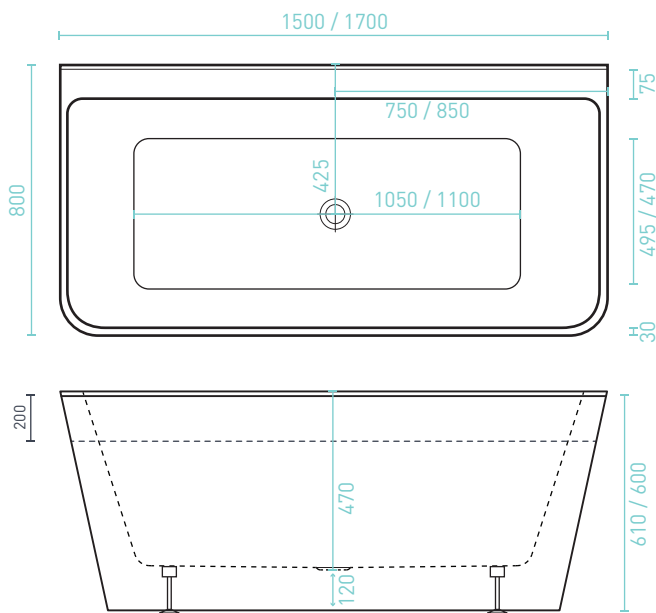

ARIA

BACK-TO-WALL FREESTANDING BATH WITH TILE BEAD - Premium Sanitary Grade Acrylic, High Gloss White

The Aria's rectangular shape features gently reclining back rests at either end, perfect for dual bathing. The unique Decina tile bead design allows it to be built into a tiled wall to save bathroom space and makes cleaning easier. Centre waste position.

- ✓ Adjustable self-supporting feet
- ✓ Lumbar support
- ✓ Suitable for dual bathing
- ✓ Internal steel support frame

SIZE (l) x (w) x (d) mm	CAPACITY*	NET WEIGHT	CODE
1500 x 800 x 610	182L	50kg	AR1500W
1700 x 800 x 600	201L	64kg	AR1700W

- 10 YR WARRANTY*
- AS/NZ Standard 2023/1995

ARIA ACCESSORIES	BATH
Overflow	Optional
Plug & Waste	Optional

*Capacity 200mm below the bath rim