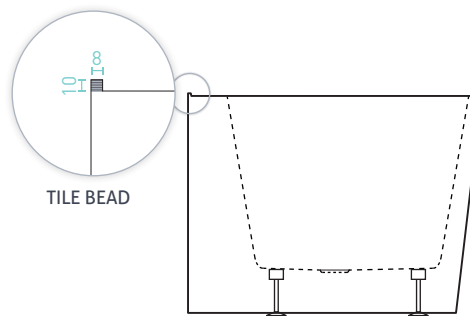

ARIA

BACK-TO-WALL FREESTANDING BATH WITH TILE BEAD - Premium Sanitary Grade Acrylic, High Gloss White

The Aria's rectangular shape features gently reclining back rests at either end, perfect for dual bathing. The unique Decina tile bead design allows it to be built into a tiled wall to save bathroom space and makes cleaning easier. Centre waste position.

- ✓ Adjustable self-supporting feet
- ✓ Lumbar support
- ✓ Suitable for dual bathing
- ✓ Internal steel support frame

SIZE (l) x (w) x (d) mm	CAPACITY*	NET WEIGHT	CODE
1500 x 800 x 610	182L	50kg	AR1500W
1700 x 800 x 600	201L	64kg	AR1700W

- 10 YR WARRANTY*
- AS/NZ Standard 2023/1995

ARIA ACCESSORIES	BATH
Overflow	Optional
Plug & Waste	Optional

*Capacity 200mm below the bath rim