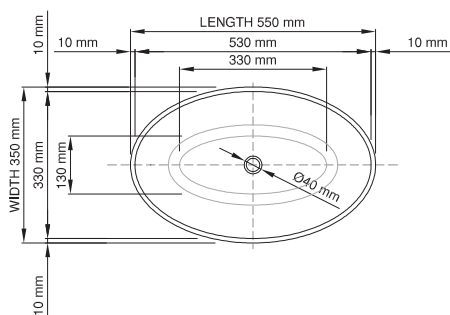

thin-edge

Size (l) x (w) x (h): 550mm x 350mm x 125mm  
 Top to waste: 115mm  
 Overflow: No overflow  
 Material: DADOquartz®  
 Finish: Matte / Satin  
 Mounting: Counter-top / Under-mount

Base dimensions: 330mm x 130mm  
 Edge width: 10mm  
 Waste diameter: 40mm - fits Bespoke plug  
 Weight: 10kg

### Shipping information

Packing dimensions: 600mm x 400mm x 140mm  
 Shipping mass: 12kg