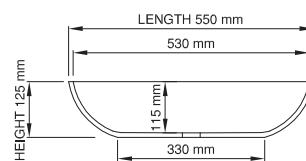

thin-edge

Size (l) x (w) x (h): 550mm x 350mm x 125mm  
 Top to waste: 115mm  
 Overflow: No overflow  
 Material: DADOquartz®  
 Finish: Matte / Satin  
 Mounting: Counter-top / Under-mount

Base dimensions: 330mm x 130mm  
 Edge width: 10mm  
 Waste diameter: 40mm - fits Bespoke plug  
 Weight: 10kg

### Shipping information

Packing dimensions: 600mm x 400mm x 140mm  
 Shipping mass: 12kg