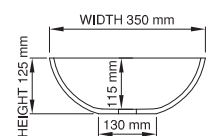

thin-edge

Size (l) x (w) x (h): 550mm x 350mm x 125mm  
 Top to waste: 115mm  
 Overflow: No overflow  
 Material: DADOquartz®  
 Finish: Matte / Satin  
 Mounting: Counter-top / Under-mount

Base dimensions: 330mm x 130mm  
 Edge width: 10mm  
 Waste diameter: 40mm - fits Bespoke plug  
 Weight: 10kg

### Shipping information

Packing dimensions: 600mm x 400mm x 140mm  
 Shipping mass: 12kg