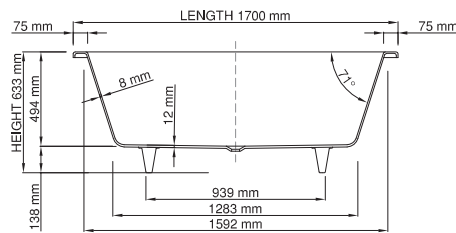

Base dimensions feet: 1592 x 670mm
 Edge width: 8mm
 Waste diameter: 50mm - fits Bespoke 40mm plug
 Weight: 68.2kg

Shipping information

Packing dimensions bathtub: 1821mm x 1295mm x 909mm
 Shipping mass bathtub: 109kg
 Packing dimensions feet: 500mm x 300mm x 400mm
 Shipping mass feet: 9.2kg

DADOquartz®

liberty bathtub / modern feet

thin-edge

Size (l) x (w) x (h): 1700mm x 775mm x 633mm
 Waste to floor: 138mm
 Water capacity: Overflow: 265 L
 No overflow
 Material: DADOquartz®
 Finish: Matte / Satin
 Base dimensions bathtub: 1283mm x 505mm

Base dimensions feet: 1592 x 670mm
 Edge width: 8mm
 Waste diameter: 50mm - fits Bespoke 40mm plug
 Weight: 64.24kg

Shipping information

Packing dimensions bathtub: 1821mm x 1295mm x 909mm
 Shipping mass bathtub: 109kg
 Packing dimensions feet: 500mm x 300mm x 400mm
 Shipping mass feet: 5.24kg

Base dimensions bathtub: 1283mm x 505mm
 Base dimensions plinth: 1331 x 553mm
 Edge width: 8mm
 Waste diameter: 50mm - fits Bespoke 40mm plug
 Weight: 90.23kg

Shipping information

Packing dimensions: 1821mm x 1295mm x 909mm
 Shipping mass: 140.23kg