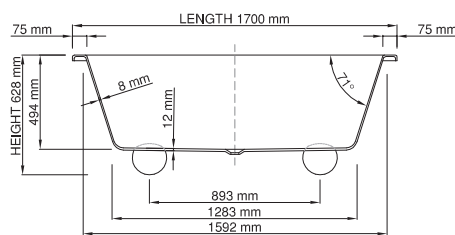

Shipping information

Packing dimensions: 1821mm x 1295mm x 909mm
Shipping mass: 109kg

DADOquartz®

liberty bathtub / ball feet

thin-edge

Size (l) x (w) x (h): 1700mm x 775mm x 628mm
 Waste to floor: 135mm
 Water capacity: Overflow: 265 L
 No overflow
 Material: DADOquartz®
 Finish: Matte / Satin
 Base dimensions bathtub: 1283mm x 505mm

Base dimensions feet: 1592 x 670mm
 Edge width: 8mm
 Waste diameter: 50mm - fits Bespoke 40mm plug
 Weight: 79.84kg

Shipping information

Packing dimensions bathtub: 1821mm x 1295mm x 909mm
 Shipping mass bathtub: 109kg
 Packing dimensions feet: 500mm x 300mm x 400mm
 Shipping mass feet: 20.84kg

Base dimensions feet: 1592 x 670mm
 Edge width: 8mm
 Waste diameter: 50mm - fits Bespoke 40mm plug
 Weight: 68.2kg

Shipping information

Packing dimensions bathtub: 1821mm x 1295mm x 909mm
 Shipping mass bathtub: 109kg
 Packing dimensions feet: 500mm x 300mm x 400mm
 Shipping mass feet: 9.2kg

Base dimensions bathtub: 1283mm x 505mm
 Base dimensions plinth: 1331 x 553mm
 Edge width: 8mm
 Waste diameter: 50mm - fits Bespoke 40mm plug
 Weight: 90.23kg

Shipping information

Packing dimensions: 1821mm x 1295mm x 909mm
 Shipping mass: 140.23kg