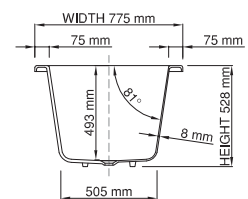

DADOquartz®

liberty bathtub / no feet

thin-edge

Size (l) x (w) x (h): 1700mm x 775mm x 528mm
Water capacity: 265 L
Overflow: No overflow
Material: DADOquartz®
Finish: Matte / Satin

Base dimensions: 1283mm x 505mm
Edge width: 8mm
Waste diameter: 50mm - fits Bespoke 40mm plug
Weight: 59kg

Shipping information

Packing dimensions: 1821mm x 1295mm x 909mm
Shipping mass: 109kg

DADOquartz®

liberty bathtub / ball feet

thin-edge

Size (l) x (w) x (h): 1700mm x 775mm x 628mm
 Waste to floor: 135mm
 Water capacity: Overflow: 265 L
 No overflow
 Material: DADOquartz®
 Finish: Matte / Satin
 Base dimensions bathtub: 1283mm x 505mm

Base dimensions feet: 1592 x 670mm
 Edge width: 8mm
 Waste diameter: 50mm - fits Bespoke 40mm plug
 Weight: 79.84kg

Shipping information

Packing dimensions bathtub: 1821mm x 1295mm x 909mm
 Shipping mass bathtub: 109kg
 Packing dimensions feet: 500mm x 300mm x 400mm
 Shipping mass feet: 20.84kg

Base dimensions bathtub: 1283mm x 505mm
 Base dimensions plinth: 1331 x 553mm
 Edge width: 8mm
 Waste diameter: 50mm - fits Bespoke 40mm plug
 Weight: 90.23kg

Shipping information

Packing dimensions: 1821mm x 1295mm x 909mm
 Shipping mass: 140.23kg