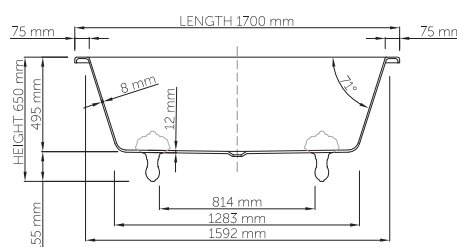

Base dimensions feet: 1592 x 670mm
 Edge width: 8mm
 Waste diameter: 50mm - fits Bespoke 40mm plug
 Weight: 79.84kg

Shipping information

Packing dimensions bathtub: 1821mm x 1295mm x 909mm
 Shipping mass bathtub: 109kg
 Packing dimensions feet: 500mm x 300mm x 400mm
 Shipping mass feet: 20.84kg

DADOquartz®

liberty bathtub / claw feet

thin-edge

Size (l) x (w) x (h): 1700mm x 775mm x 650mm
 Waste to floor: 155mm
 Water capacity: Overflow: 265 L
 No overflow
 Material: DADOquartz®
 Finish: Matte / Satin
 Base dimensions bathtub: 1283mm x 505mm

Base dimensions feet: 1592 x 670mm
 Edge width: 8mm
 Waste diameter: 50mm - fits Bespoke 40mm plug
 Weight: 68.2kg

Shipping information

Packing dimensions bathtub: 1821mm x 1295mm x 909mm
 Shipping mass bathtub: 109kg
 Packing dimensions feet: 500mm x 300mm x 400mm
 Shipping mass feet: 9.2kg

Base dimensions bathtub: 1283mm x 505mm
 Base dimensions plinth: 1331 x 553mm
 Edge width: 8mm
 Waste diameter: 50mm - fits Bespoke 40mm plug
 Weight: 90.23kg

Shipping information

Packing dimensions: 1821mm x 1295mm x 909mm
 Shipping mass: 140.23kg