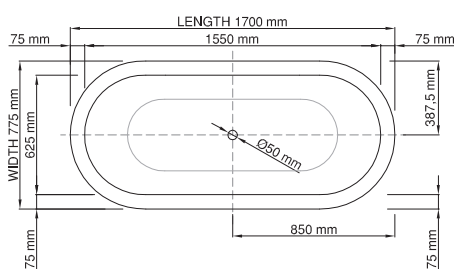

DADOquartz®

liberty bathtub / no feet

thin-edge

Size (l) x (w) x (h): 1700mm x 775mm x 528mm
Water capacity: 265 L
Overflow: No overflow
Material: DADOquartz®
Finish: Matte / Satin

Base dimensions: 1283mm x 505mm
Edge width: 8mm
Waste diameter: 50mm - fits Bespoke 40mm plug
Weight: 59kg

Shipping information

Packing dimensions: 1821mm x 1295mm x 909mm
Shipping mass: 109kg

DADOquartz®

liberty bathtub / ball feet

thin-edge

Size (l) x (w) x (h): 1700mm x 775mm x 628mm
 Waste to floor: 135mm
 Water capacity: Overflow: 265 L
 No overflow
 Material: DADOquartz®
 Finish: Matte / Satin
 Base dimensions bathtub: 1283mm x 505mm

Base dimensions feet: 1592 x 670mm
 Edge width: 8mm
 Waste diameter: 50mm - fits Bespoke 40mm plug
 Weight: 79.84kg

Shipping information

Packing dimensions bathtub: 1821mm x 1295mm x 909mm
 Shipping mass bathtub: 109kg
 Packing dimensions feet: 500mm x 300mm x 400mm
 Shipping mass feet: 20.84kg

Base dimensions bathtub: 1283mm x 505mm
 Base dimensions plinth: 1331 x 553mm
 Edge width: 8mm
 Waste diameter: 50mm - fits Bespoke 40mm plug
 Weight: 90.23kg

Shipping information

Packing dimensions: 1821mm x 1295mm x 909mm
 Shipping mass: 140.23kg