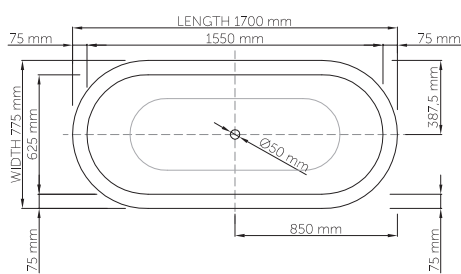

Base dimensions feet: 1592 x 670mm
 Edge width: 8mm
 Waste diameter: 50mm - fits Bespoke 40mm plug
 Weight: 79.84kg

Shipping information

Packing dimensions bathtub: 1821mm x 1295mm x 909mm
 Shipping mass bathtub: 109kg
 Packing dimensions feet: 500mm x 300mm x 400mm
 Shipping mass feet: 20.84kg

DADOquartz®

liberty bathtub / claw feet

thin-edge

Size (l) x (w) x (h): 1700mm x 775mm x 650mm
 Waste to floor: 155mm
 Water capacity: Overflow: 265 L
 No overflow
 Material: DADOquartz®
 Finish: Matte / Satin
 Base dimensions bathtub: 1283mm x 505mm

Base dimensions feet: 1592 x 670mm
 Edge width: 8mm
 Waste diameter: 50mm - fits Bespoke 40mm plug
 Weight: 68.2kg

Shipping information

Packing dimensions bathtub: 1821mm x 1295mm x 909mm
 Shipping mass bathtub: 109kg
 Packing dimensions feet: 500mm x 300mm x 400mm
 Shipping mass feet: 9.2kg

Base dimensions bathtub: 1283mm x 505mm
 Base dimensions plinth: 1331 x 553mm
 Edge width: 8mm
 Waste diameter: 50mm - fits Bespoke 40mm plug
 Weight: 90.23kg

Shipping information

Packing dimensions: 1821mm x 1295mm x 909mm
 Shipping mass: 140.23kg