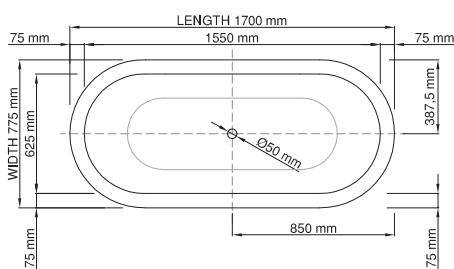

Base dimensions feet: 1592 x 670mm
 Edge width: 8mm
 Waste diameter: 50mm - fits Bespoke 40mm plug
 Weight: 68.2kg

Shipping information

Packing dimensions bathtub: 1821mm x 1295mm x 909mm
 Shipping mass bathtub: 109kg
 Packing dimensions feet: 500mm x 300mm x 400mm
 Shipping mass feet: 9.2kg

Base dimensions feet: 1592 x 670mm
 Edge width: 8mm
 Waste diameter: 50mm - fits Bespoke 40mm plug
 Weight: 64.24kg

Shipping information

Packing dimensions bathtub: 1821mm x 1295mm x 909mm
 Shipping mass bathtub: 109kg
 Packing dimensions feet: 500mm x 300mm x 400mm
 Shipping mass feet: 5.24kg

DADOquartz®

liberty bathtub / plinth

thin-edge

Size (l) x (w) x (h): 1700mm x 775mm x 628mm
 Waste to floor: 135mm
 Water capacity: 265 L
 Overflow: No overflow
 Material: DADOquartz®
 Finish: Matte / Satin

Base dimensions bathtub: 1283mm x 505mm
 Base dimensions plinth: 1331 x 553mm
 Edge width: 8mm
 Waste diameter: 50mm - fits Bespoke 40mm plug
 Weight: 90.23kg

Shipping information

Packing dimensions: 1821mm x 1295mm x 909mm
 Shipping mass: 140.23kg