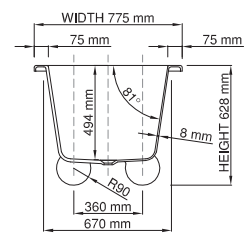

Shipping information

Packing dimensions: 1821mm x 1295mm x 909mm
Shipping mass: 109kg

DADOquartz®

liberty bathtub / ball feet

thin-edge

Size (l) x (w) x (h): 1700mm x 775mm x 628mm
 Waste to floor: 135mm
 Water capacity: Overflow: 265 L
 No overflow
 Material: DADOquartz®
 Finish: Matte / Satin
 Base dimensions bathtub: 1283mm x 505mm

Base dimensions feet: 1592 x 670mm
 Edge width: 8mm
 Waste diameter: 50mm - fits Bespoke 40mm plug
 Weight: 79.84kg

Shipping information

Packing dimensions bathtub: 1821mm x 1295mm x 909mm
 Shipping mass bathtub: 109kg
 Packing dimensions feet: 500mm x 300mm x 400mm
 Shipping mass feet: 20.84kg

Base dimensions feet: 1592 x 670mm
 Edge width: 8mm
 Waste diameter: 50mm - fits Bespoke 40mm plug
 Weight: 68.2kg

Shipping information

Packing dimensions bathtub: 1821mm x 1295mm x 909mm
 Shipping mass bathtub: 109kg
 Packing dimensions feet: 500mm x 300mm x 400mm
 Shipping mass feet: 9.2kg

Base dimensions bathtub: 1283mm x 505mm
 Base dimensions plinth: 1331 x 553mm
 Edge width: 8mm
 Waste diameter: 50mm - fits Bespoke 40mm plug
 Weight: 90.23kg

Shipping information

Packing dimensions: 1821mm x 1295mm x 909mm
 Shipping mass: 140.23kg