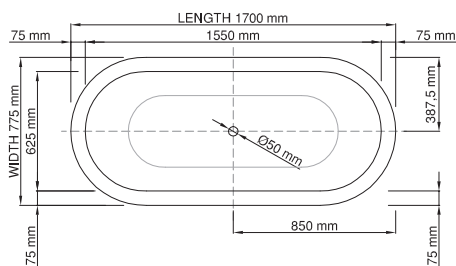

Base dimensions feet: 1592 x 670mm
 Edge width: 8mm
 Waste diameter: 50mm - fits Bespoke 40mm plug
 Weight: 68.2kg

Shipping information

Packing dimensions bathtub: 1821mm x 1295mm x 909mm
 Shipping mass bathtub: 109kg
 Packing dimensions feet: 500mm x 300mm x 400mm
 Shipping mass feet: 9.2kg

DADOquartz®

liberty bathtub / modern feet

thin-edge

Size (l) x (w) x (h): 1700mm x 775mm x 633mm
 Waste to floor: 138mm
 Water capacity: Overflow: 265 L
 No overflow
 Material: DADOquartz®
 Finish: Matte / Satin
 Base dimensions bathtub: 1283mm x 505mm

Base dimensions feet: 1592 x 670mm
 Edge width: 8mm
 Waste diameter: 50mm - fits Bespoke 40mm plug
 Weight: 64.24kg

Shipping information

Packing dimensions bathtub: 1821mm x 1295mm x 909mm
 Shipping mass bathtub: 109kg
 Packing dimensions feet: 500mm x 300mm x 400mm
 Shipping mass feet: 5.24kg

Base dimensions bathtub: 1283mm x 505mm
 Base dimensions plinth: 1331 x 553mm
 Edge width: 8mm
 Waste diameter: 50mm - fits Bespoke 40mm plug
 Weight: 90.23kg

Shipping information

Packing dimensions: 1821mm x 1295mm x 909mm
 Shipping mass: 140.23kg