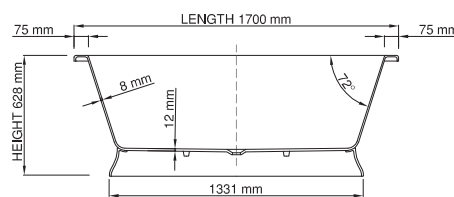

DADOquartz®

liberty bathtub / modern feet

thin-edge

Size (l) x (w) x (h): 1700mm x 775mm x 633mm
 Waste to floor: 138mm
 Water capacity: Overflow: 265 L
 No overflow
 Material: DADOquartz®
 Finish: Matte / Satin
 Base dimensions bathtub: 1283mm x 505mm

Base dimensions feet: 1592 x 670mm
 Edge width: 8mm
 Waste diameter: 50mm - fits Bespoke 40mm plug
 Weight: 64.24kg

Shipping information

Packing dimensions bathtub: 1821mm x 1295mm x 909mm
 Shipping mass bathtub: 109kg
 Packing dimensions feet: 500mm x 300mm x 400mm
 Shipping mass feet: 5.24kg

DADOquartz®

liberty bathtub / plinth

thin-edge

Size (l) x (w) x (h): 1700mm x 775mm x 628mm
 Waste to floor: 135mm
 Water capacity: 265 L
 Overflow: No overflow
 Material: DADOquartz®
 Finish: Matte / Satin

Base dimensions bathtub: 1283mm x 505mm
 Base dimensions plinth: 1331 x 553mm
 Edge width: 8mm
 Waste diameter: 50mm - fits Bespoke 40mm plug
 Weight: 90.23kg

Shipping information

Packing dimensions: 1821mm x 1295mm x 909mm
 Shipping mass: 140.23kg