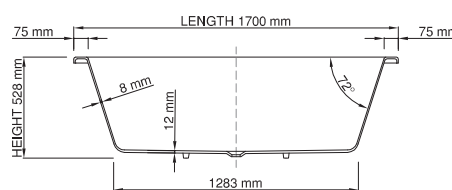

DADOquartz®

liberty bathtub / no feet

thin-edge

Size (l) x (w) x (h): 1700mm x 775mm x 528mm
Water capacity: 265 L
Overflow: No overflow
Material: DADOquartz®
Finish: Matte / Satin

Base dimensions: 1283mm x 505mm
Edge width: 8mm
Waste diameter: 50mm - fits Bespoke 40mm plug
Weight: 59kg

Shipping information

Packing dimensions: 1821mm x 1295mm x 909mm
Shipping mass: 109kg

DADOquartz®

liberty bathtub / ball feet

thin-edge

Size (l) x (w) x (h): 1700mm x 775mm x 628mm
 Waste to floor: 135mm
 Water capacity: Overflow: 265 L
 No overflow
 Material: DADOquartz®
 Finish: Matte / Satin
 Base dimensions bathtub: 1283mm x 505mm

Base dimensions feet: 1592 x 670mm
 Edge width: 8mm
 Waste diameter: 50mm - fits Bespoke 40mm plug
 Weight: 79.84kg

Shipping information

Packing dimensions bathtub: 1821mm x 1295mm x 909mm
 Shipping mass bathtub: 109kg
 Packing dimensions feet: 500mm x 300mm x 400mm
 Shipping mass feet: 20.84kg

Base dimensions bathtub: 1283mm x 505mm
 Base dimensions plinth: 1331 x 553mm
 Edge width: 8mm
 Waste diameter: 50mm - fits Bespoke 40mm plug
 Weight: 90.23kg

Shipping information

Packing dimensions: 1821mm x 1295mm x 909mm
 Shipping mass: 140.23kg