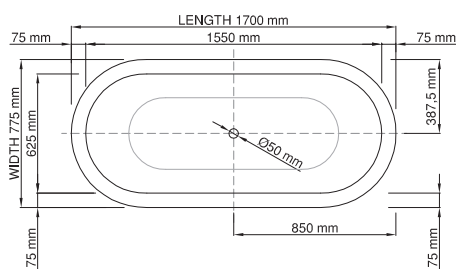

Shipping information

Packing dimensions: 1821mm x 1295mm x 909mm
Shipping mass: 109kg

DADOquartz®

liberty bathtub / ball feet

thin-edge

Size (l) x (w) x (h): 1700mm x 775mm x 628mm
 Waste to floor: 135mm
 Water capacity: Overflow: 265 L
 No overflow
 Material: DADOquartz®
 Finish: Matte / Satin
 Base dimensions bathtub: 1283mm x 505mm

Base dimensions feet: 1592 x 670mm
 Edge width: 8mm
 Waste diameter: 50mm - fits Bespoke 40mm plug
 Weight: 79.84kg

Shipping information

Packing dimensions bathtub: 1821mm x 1295mm x 909mm
 Shipping mass bathtub: 109kg
 Packing dimensions feet: 500mm x 300mm x 400mm
 Shipping mass feet: 20.84kg

Base dimensions feet: 1592 x 670mm
 Edge width: 8mm
 Waste diameter: 50mm - fits Bespoke 40mm plug
 Weight: 68.2kg

Shipping information

Packing dimensions bathtub: 1821mm x 1295mm x 909mm
 Shipping mass bathtub: 109kg
 Packing dimensions feet: 500mm x 300mm x 400mm
 Shipping mass feet: 9.2kg

Base dimensions bathtub: 1283mm x 505mm
 Base dimensions plinth: 1331 x 553mm
 Edge width: 8mm
 Waste diameter: 50mm - fits Bespoke 40mm plug
 Weight: 90.23kg

Shipping information

Packing dimensions: 1821mm x 1295mm x 909mm
 Shipping mass: 140.23kg