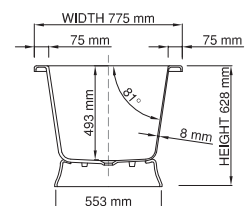

Base dimensions feet: 1592 x 670mm
 Edge width: 8mm
 Waste diameter: 50mm - fits Bespoke 40mm plug
 Weight: 68.2kg

Shipping information

Packing dimensions bathtub: 1821mm x 1295mm x 909mm
 Shipping mass bathtub: 109kg
 Packing dimensions feet: 500mm x 300mm x 400mm
 Shipping mass feet: 9.2kg

Base dimensions feet: 1592 x 670mm
 Edge width: 8mm
 Waste diameter: 50mm - fits Bespoke 40mm plug
 Weight: 64.24kg

Shipping information

Packing dimensions bathtub: 1821mm x 1295mm x 909mm
 Shipping mass bathtub: 109kg
 Packing dimensions feet: 500mm x 300mm x 400mm
 Shipping mass feet: 5.24kg

DADOquartz®

liberty bathtub / plinth

thin-edge

Size (l) x (w) x (h): 1700mm x 775mm x 628mm
 Waste to floor: 135mm
 Water capacity: 265 L
 Overflow: No overflow
 Material: DADOquartz®
 Finish: Matte / Satin

Base dimensions bathtub: 1283mm x 505mm
 Base dimensions plinth: 1331 x 553mm
 Edge width: 8mm
 Waste diameter: 50mm - fits Bespoke 40mm plug
 Weight: 90.23kg

Shipping information

Packing dimensions: 1821mm x 1295mm x 909mm
 Shipping mass: 140.23kg