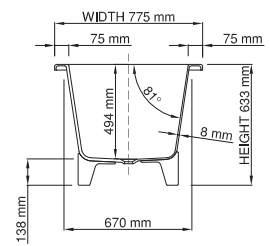

Base dimensions feet: 1592 x 670mm
 Edge width: 8mm
 Waste diameter: 50mm - fits Bespoke 40mm plug
 Weight: 68.2kg

Shipping information

Packing dimensions bathtub: 1821mm x 1295mm x 909mm
 Shipping mass bathtub: 109kg
 Packing dimensions feet: 500mm x 300mm x 400mm
 Shipping mass feet: 9.2kg

DADOquartz®

liberty bathtub / modern feet

thin-edge

Size (l) x (w) x (h): 1700mm x 775mm x 633mm
 Waste to floor: 138mm
 Water capacity: Overflow: 265 L
 No overflow
 Material: DADOquartz®
 Finish: Matte / Satin
 Base dimensions bathtub: 1283mm x 505mm

Base dimensions feet: 1592 x 670mm
 Edge width: 8mm
 Waste diameter: 50mm - fits Bespoke 40mm plug
 Weight: 64.24kg

Shipping information

Packing dimensions bathtub: 1821mm x 1295mm x 909mm
 Shipping mass bathtub: 109kg
 Packing dimensions feet: 500mm x 300mm x 400mm
 Shipping mass feet: 5.24kg

Base dimensions bathtub: 1283mm x 505mm
 Base dimensions plinth: 1331 x 553mm
 Edge width: 8mm
 Waste diameter: 50mm - fits Bespoke 40mm plug
 Weight: 90.23kg

Shipping information

Packing dimensions: 1821mm x 1295mm x 909mm
 Shipping mass: 140.23kg