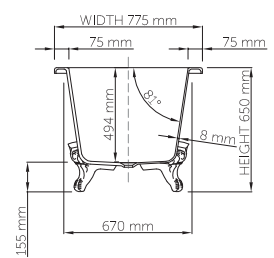

Base dimensions feet: 1592 x 670mm
 Edge width: 8mm
 Waste diameter: 50mm - fits Bespoke 40mm plug
 Weight: 79.84kg

Shipping information

Packing dimensions bathtub: 1821mm x 1295mm x 909mm
 Shipping mass bathtub: 109kg
 Packing dimensions feet: 500mm x 300mm x 400mm
 Shipping mass feet: 20.84kg

DADOquartz®

liberty bathtub / claw feet

thin-edge

Size (l) x (w) x (h): 1700mm x 775mm x 650mm
 Waste to floor: 155mm
 Water capacity: Overflow: 265 L
 No overflow
 Material: DADOquartz®
 Finish: Matte / Satin
 Base dimensions bathtub: 1283mm x 505mm

Base dimensions feet: 1592 x 670mm
 Edge width: 8mm
 Waste diameter: 50mm - fits Bespoke 40mm plug
 Weight: 68.2kg

Shipping information

Packing dimensions bathtub: 1821mm x 1295mm x 909mm
 Shipping mass bathtub: 109kg
 Packing dimensions feet: 500mm x 300mm x 400mm
 Shipping mass feet: 9.2kg

Base dimensions bathtub: 1283mm x 505mm
 Base dimensions plinth: 1331 x 553mm
 Edge width: 8mm
 Waste diameter: 50mm - fits Bespoke 40mm plug
 Weight: 90.23kg

Shipping information

Packing dimensions: 1821mm x 1295mm x 909mm
 Shipping mass: 140.23kg