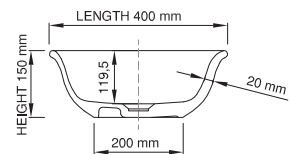

thin-edge

Size (l) x (w) x (h): 545mm x 400mm x 150mm
 Top to waste: 119.5mm
 Overflow: No overflow
 Material: DADOquartz®
 Finish: Matte / Satin
 Mounting: Counter-top

Base dimensions: 300mm x 200mm
 Edge width: 10mm
 Waste diameter: 40mm - fits Bespoke plug
 Weight: 7.5kg

Shipping information

Packing dimensions: 600mm x 400mm x 140mm
 Shipping mass: 9.5kg