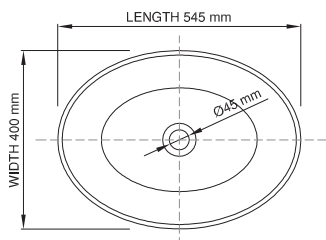

thin-edge

Size (l) x (w) x (h): 545mm x 400mm x 150mm
 Top to waste: 119.5mm
 Overflow: No overflow
 Material: DADOquartz®
 Finish: Matte / Satin
 Mounting: Counter-top

Base dimensions: 300mm x 200mm
 Edge width: 10mm
 Waste diameter: 40mm - fits Bespoke plug
 Weight: 7.5kg

Shipping information

Packing dimensions: 600mm x 400mm x 140mm
 Shipping mass: 9.5kg