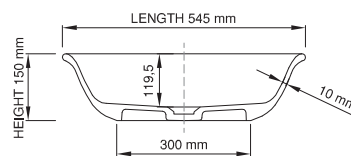

thin-edge

Size (l) x (w) x (h): 545mm x 400mm x 150mm
 Top to waste: 119.5mm
 Overflow: No overflow
 Material: DADOquartz®
 Finish: Matte / Satin
 Mounting: Counter-top

Base dimensions: 300mm x 200mm
 Edge width: 10mm
 Waste diameter: 40mm - fits Bespoke plug
 Weight: 7.5kg

Shipping information

Packing dimensions: 600mm x 400mm x 140mm
 Shipping mass: 9.5kg