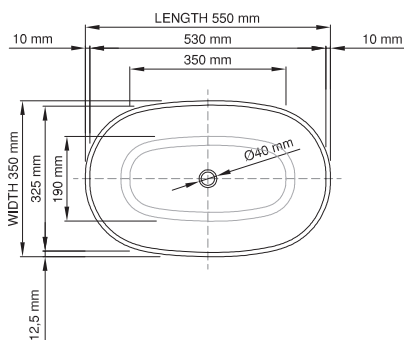

thin-edge

Size (l) x (w) x (h): 550mm x 350mm x 130mm  
 Top to waste: 114mm  
 Overflow: No overflow  
 Material: DADOquartz®  
 Finish: Matte / Satin  
 Mounting: Counter-top / Under-mount

Base dimensions: 408mm x 208mm  
 Edge width: 10mm  
 Waste diameter: 40mm - fits Bespoke plug  
 Weight: 10kg

#### Shipping information

Packing dimensions: 600mm x 400mm x 140mm  
 Shipping mass: 12kg