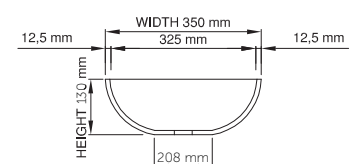

thin-edge

Size (l) x (w) x (h): 550mm x 350mm x 130mm  
 Top to waste: 114mm  
 Overflow: No overflow  
 Material: DADOquartz®  
 Finish: Matte / Satin  
 Mounting: Counter-top / Under-mount

Base dimensions: 408mm x 208mm  
 Edge width: 10mm  
 Waste diameter: 40mm - fits Bespoke plug  
 Weight: 10kg

#### Shipping information

Packing dimensions: 600mm x 400mm x 140mm  
 Shipping mass: 12kg