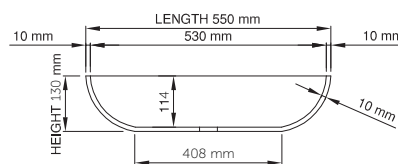

thin-edge

Size (l) x (w) x (h): 550mm x 350mm x 130mm  
 Top to waste: 114mm  
 Overflow: No overflow  
 Material: DADOquartz®  
 Finish: Matte / Satin  
 Mounting: Counter-top / Under-mount

Base dimensions: 408mm x 208mm  
 Edge width: 10mm  
 Waste diameter: 40mm - fits Bespoke plug  
 Weight: 10kg

#### Shipping information

Packing dimensions: 600mm x 400mm x 140mm  
 Shipping mass: 12kg