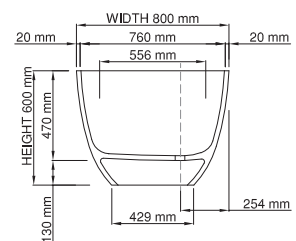

thin-edge

Size (l) x (w) x (h): 1800mm x 800mm x 600mm
 Waste to floor: 130mm
 Water capacity: 352 L
 Overflow: No overflow
 Material: DADOquartz®
 Finish: Matte / Satin

Base dimensions: 1000mm x 429mm
 Edge width: 20mm
 Waste diameter: 50mm - fits Bespoke 40mm plug
 Weight: 94kg

Shipping information

Packing dimensions: 1895mm x 965mm x 780mm
 Shipping mass: 144kg