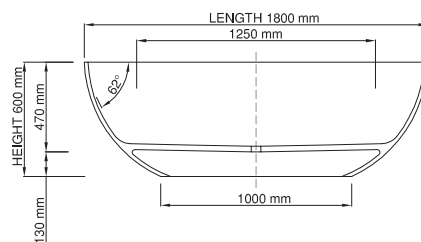

thin-edge

Size (l) x (w) x (h): 1800mm x 800mm x 600mm
 Waste to floor: 130mm
 Water capacity: 352 L
 Overflow: No overflow
 Material: DADOquartz®
 Finish: Matte / Satin

Base dimensions: 1000mm x 429mm
 Edge width: 20mm
 Waste diameter: 50mm - fits Bespoke 40mm plug
 Weight: 94kg

Shipping information

Packing dimensions: 1895mm x 965mm x 780mm
 Shipping mass: 144kg