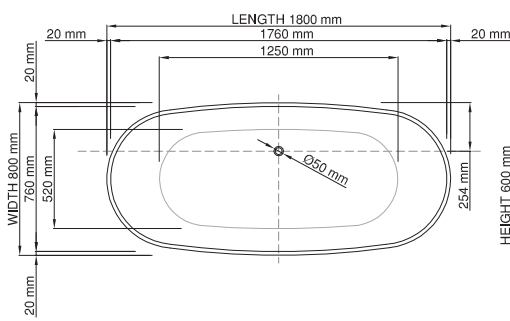

thin-edge

Size (l) x (w) x (h): 1800mm x 800mm x 600mm
 Waste to floor: 130mm
 Water capacity: 352 L
 Overflow: No overflow
 Material: DADOquartz®
 Finish: Matte / Satin

Base dimensions: 1000mm x 429mm
 Edge width: 20mm
 Waste diameter: 50mm - fits Bespoke 40mm plug
 Weight: 94kg

Shipping information

Packing dimensions: 1895mm x 965mm x 780mm
 Shipping mass: 144kg