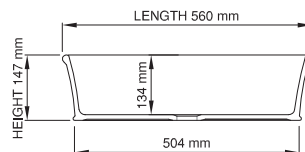

wide-edge

Size (l) x (w) x (h): 560mm x 360mm x 147mm
 Top to waste: 134mm
 Overflow: No overflow
 Material: DADOquartz®
 Finish: Matte / Satin
 Mounting: Counter-top

Base dimensions: 504mm x 304mm
 Edge width: 10mm
 Waste diameter: 40mm - fits Bespoke plug
 Weight: 8.7kg

Shipping information

Packing dimensions: 600mm x 455mm x 190mm
 Shipping mass: 10.7kg