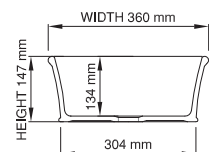

wide-edge

Size (l) x (w) x (h): 560mm x 360mm x 147mm
 Top to waste: 134mm
 Overflow: No overflow
 Material: DADOquartz®
 Finish: Matte / Satin
 Mounting: Counter-top

Base dimensions: 504mm x 304mm
 Edge width: 10mm
 Waste diameter: 40mm - fits Bespoke plug
 Weight: 8.7kg

Shipping information

Packing dimensions: 600mm x 455mm x 190mm
 Shipping mass: 10.7kg