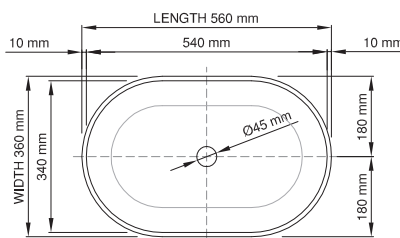

wide-edge

Size (l) x (w) x (h): 560mm x 360mm x 147mm
 Top to waste: 134mm
 Overflow: No overflow
 Material: DADOquartz®
 Finish: Matte / Satin
 Mounting: Counter-top

Base dimensions: 504mm x 304mm
 Edge width: 10mm
 Waste diameter: 40mm - fits Bespoke plug
 Weight: 8.7kg

Shipping information

Packing dimensions: 600mm x 455mm x 190mm
 Shipping mass: 10.7kg